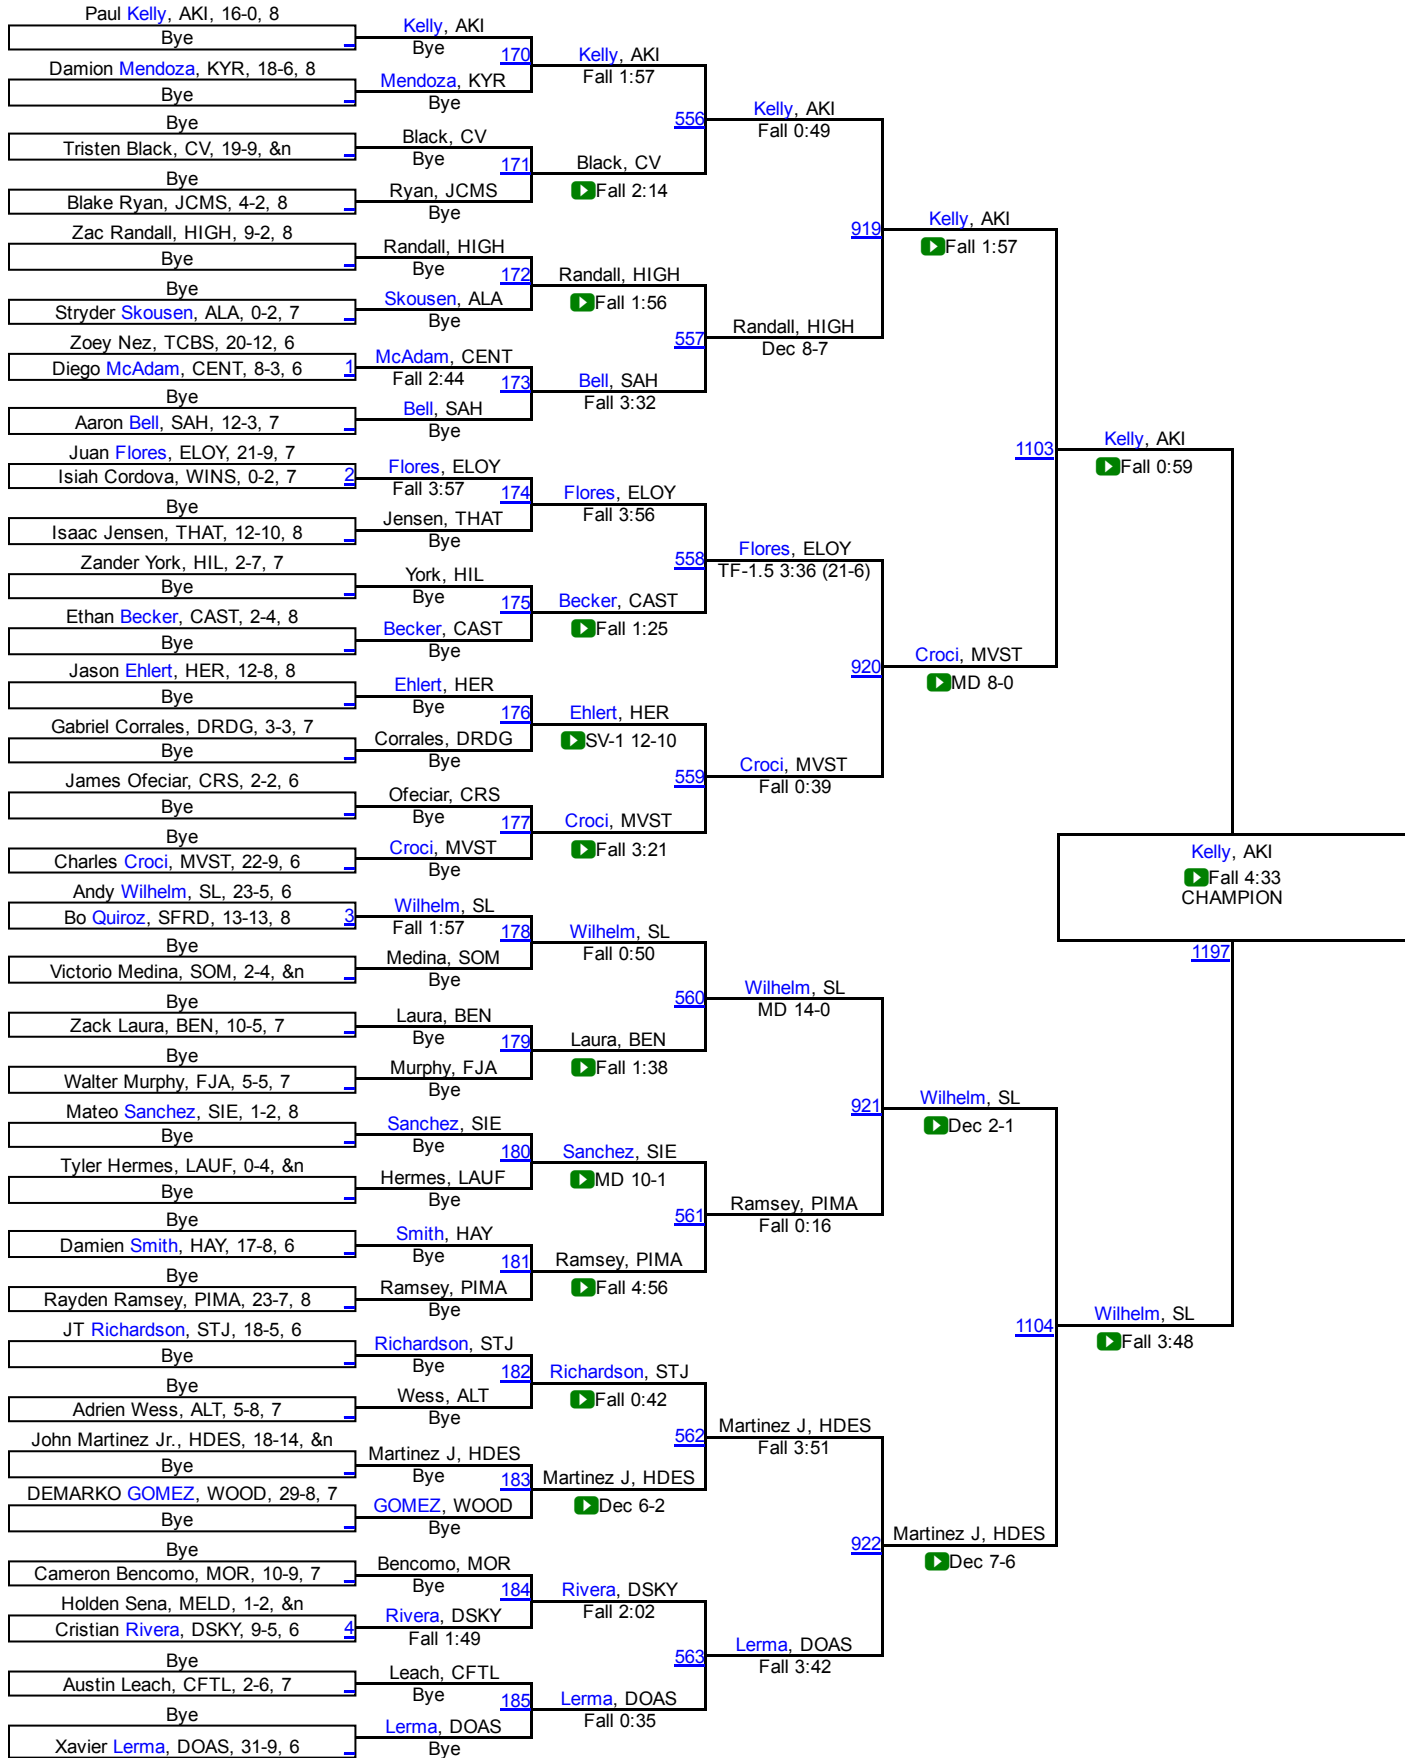

AZJHSWC - Tucson State

73

AZJHSWC - Tucson State

AZJHSWC - Tucson State

AZJHSWC - Tucson State

88

AZJHSWC - Tucson State

93

AZJHSWC - Tucson State

98

AZJHSWC - Tucson State

111

AZJHSWC - Tucson State

118

AZJHSWC - Tucson State

125

AZJHSWC - Tucson State

142

AZJHSWC - Tucson State

Murrietta, PIMA

CRS

870 Berora, HIGH

FW 321

154