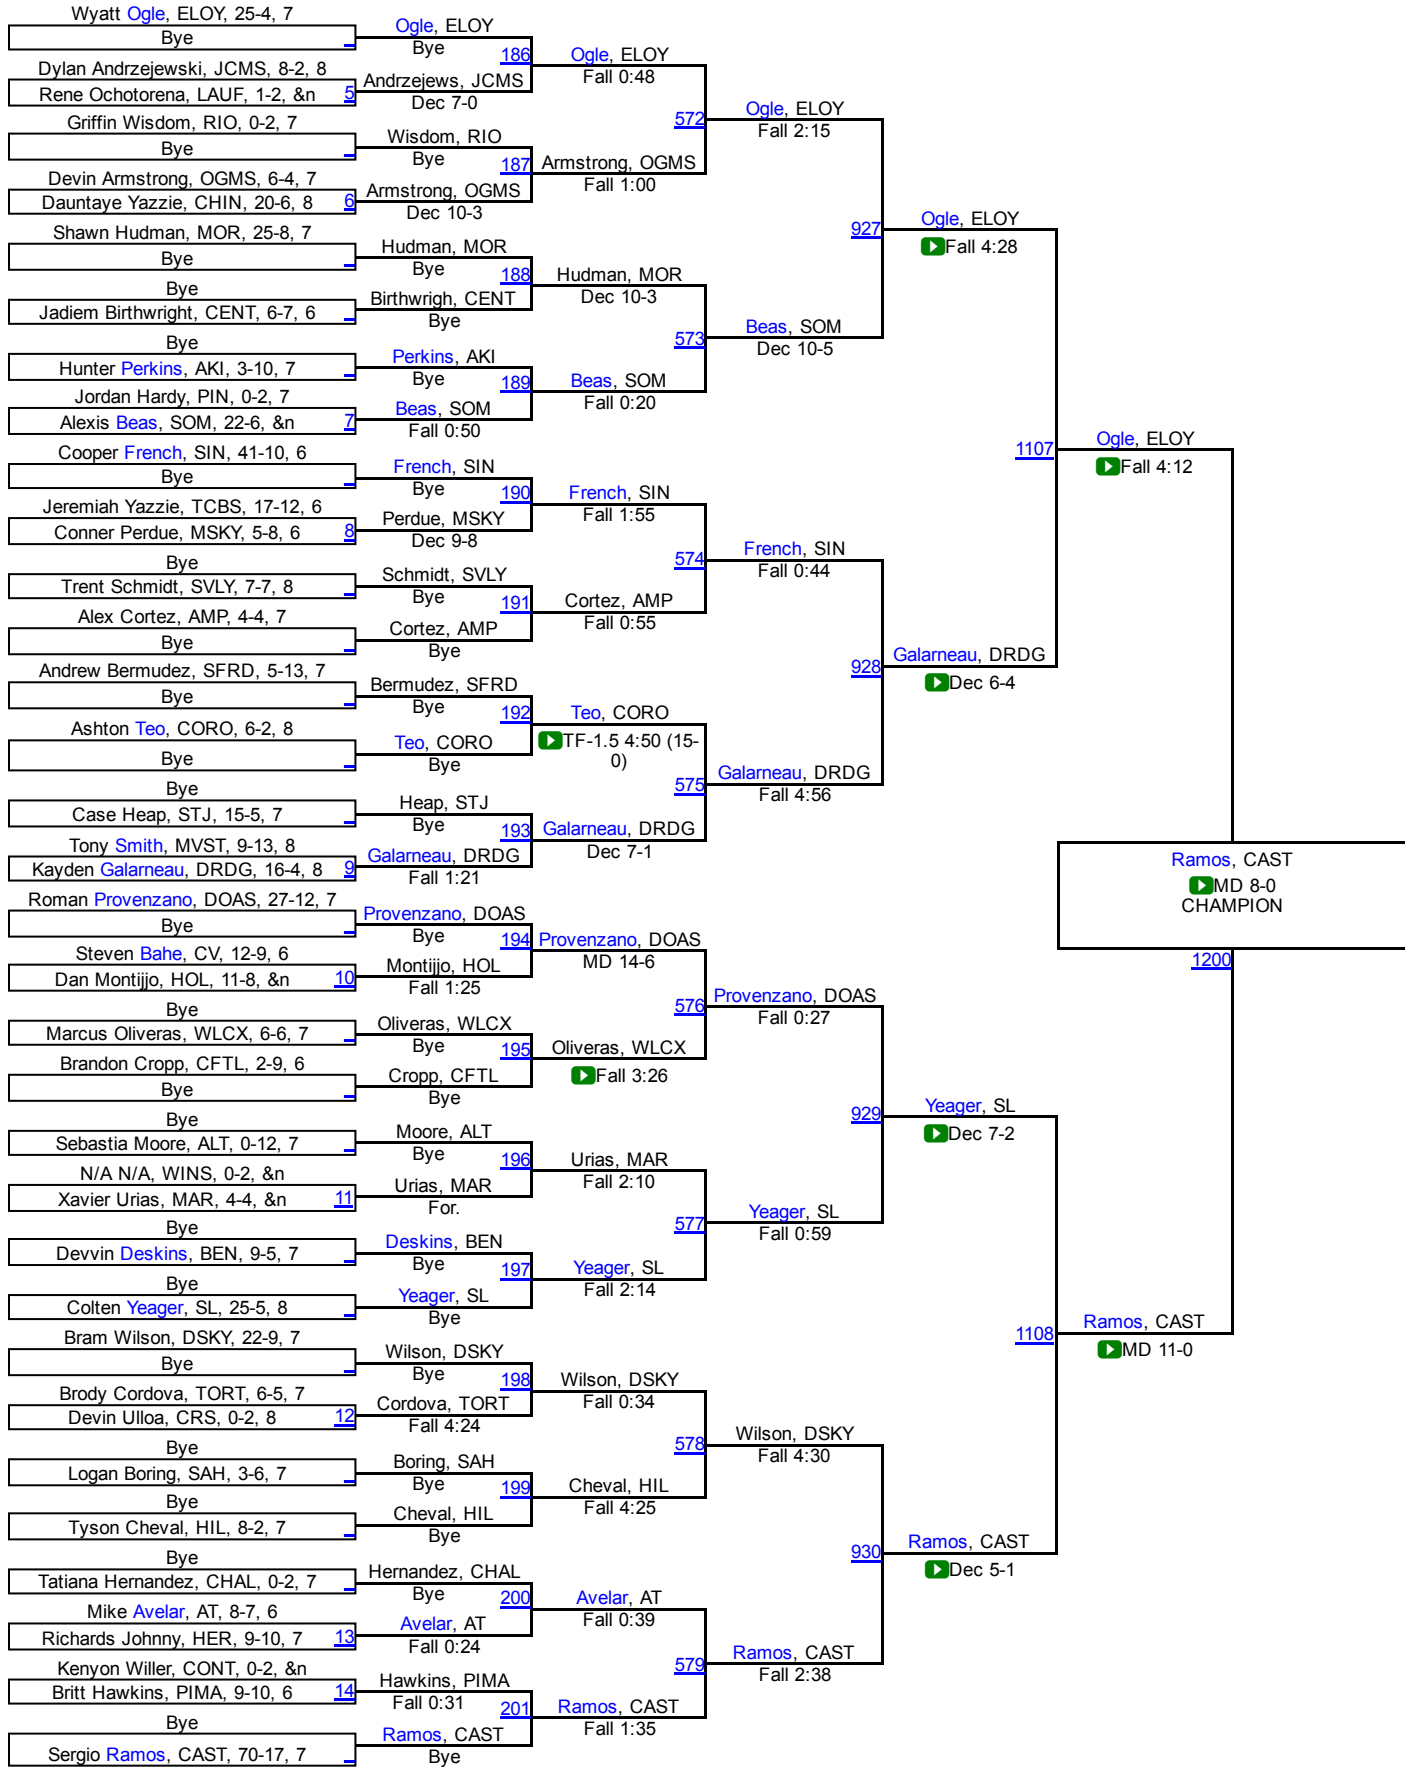

AZJHSWC - Tucson State

73

AZJHSWC - Tucson State

AZJHSWC - Tucson State

AZJHSWC - Tucson State

88

AZJHSWC - Tucson State

93

AZJHSWC - Tucson State

98

AZJHSWC - Tucson State

111

AZJHSWC - Tucson State

118

AZJHSWC - Tucson State

125

AZJHSWC - Tucson State

142

AZJHSWC - Tucson State

Murrietta, PIMA

CRS

870 Berora, HIGH

FW 321

154