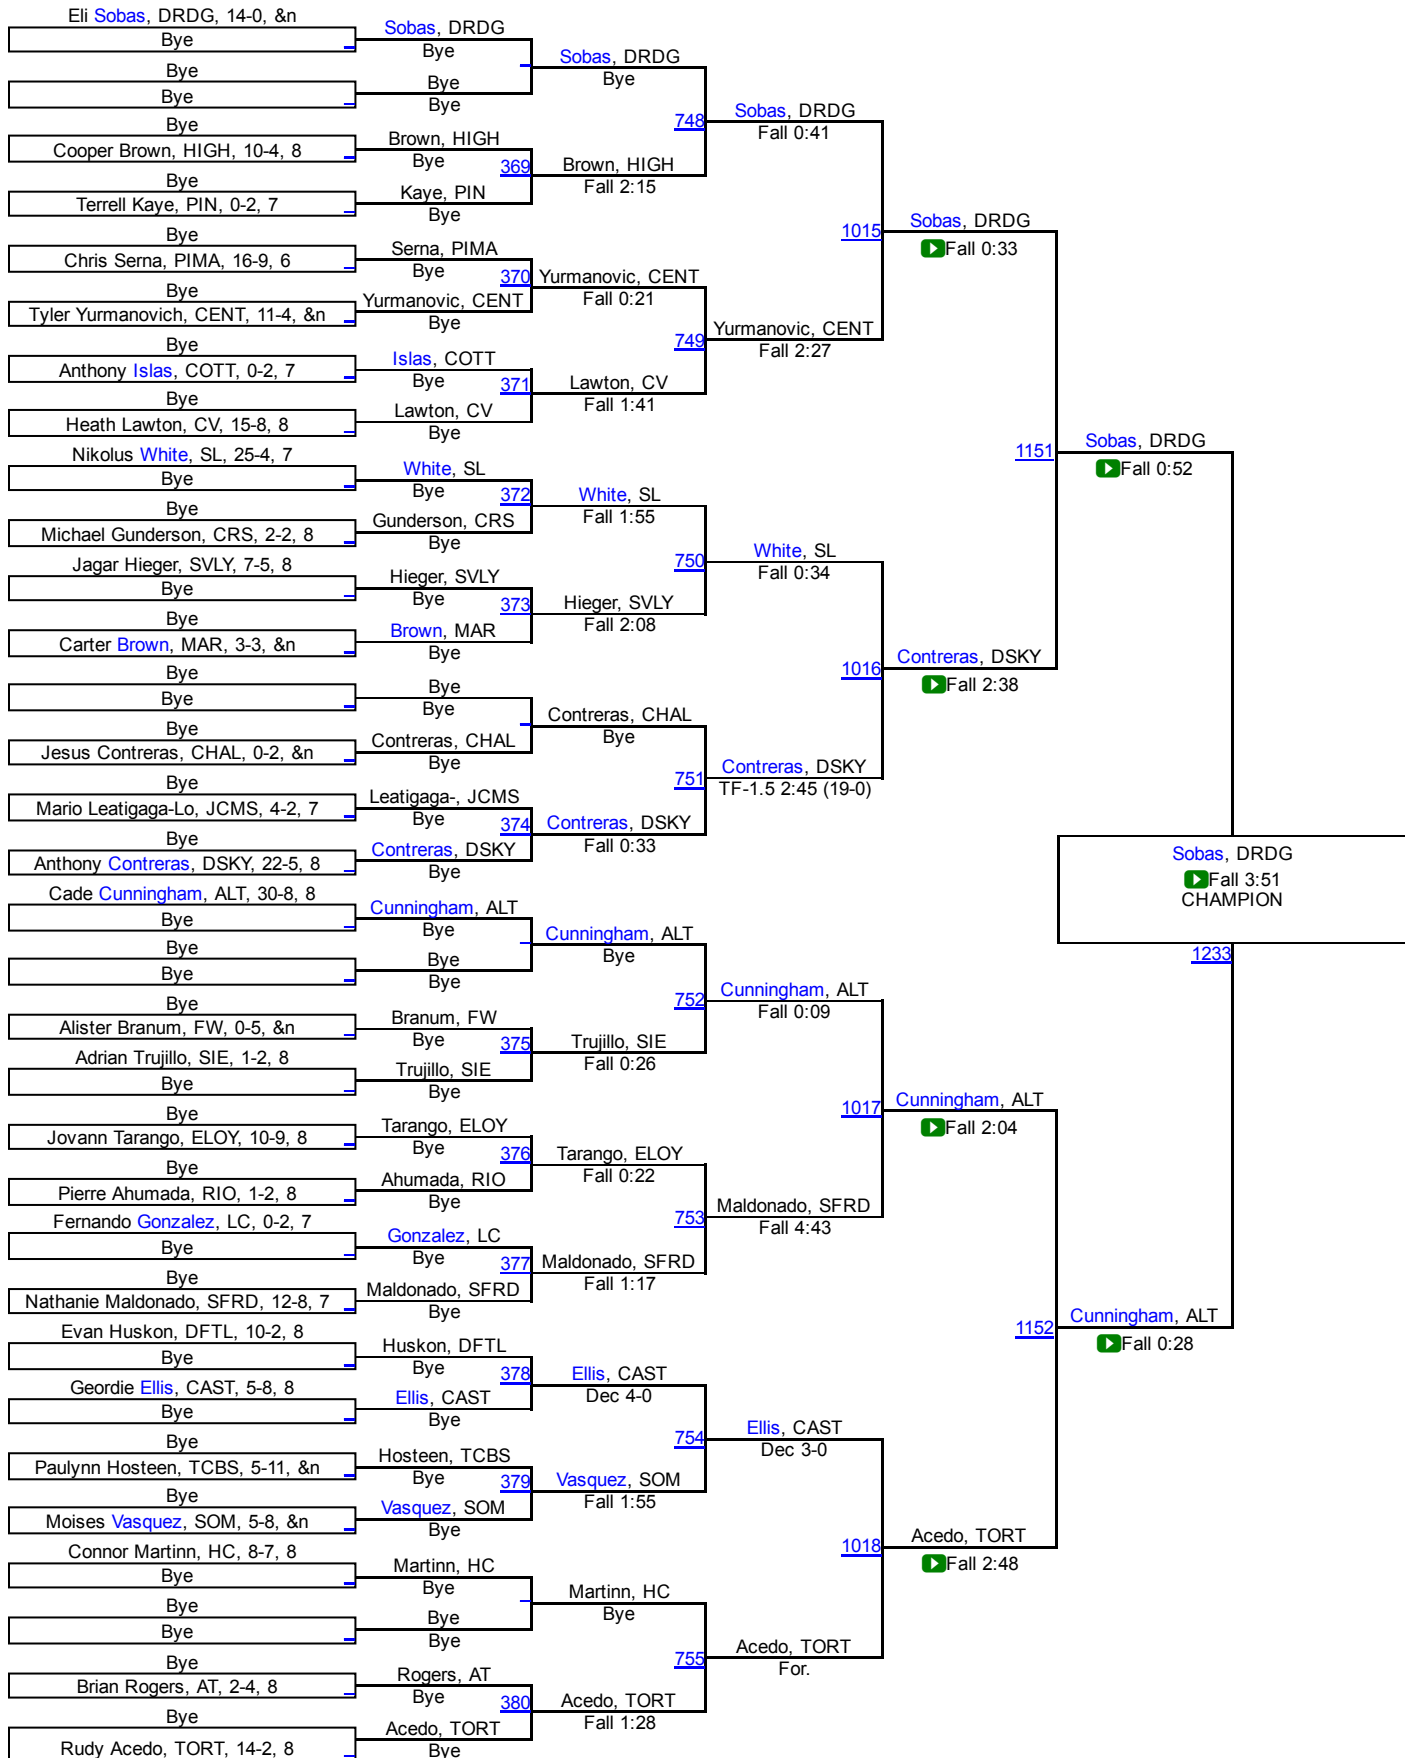

AZJHSWC - Tucson State

73

AZJHSWC - Tucson State

AZJHSWC - Tucson State

AZJHSWC - Tucson State

88

AZJHSWC - Tucson State

93

AZJHSWC - Tucson State

98

AZJHSWC - Tucson State

111

AZJHSWC - Tucson State

118

AZJHSWC - Tucson State

125

AZJHSWC - Tucson State

142

AZJHSWC - Tucson State

Murrietta, PIMA

CRS

870 Berora, HIGH

FW 321

154

AZJHSWC - Tucson State

167

AZJHSWC - Tucson State

180

AZJHSWC - Tucson State

245