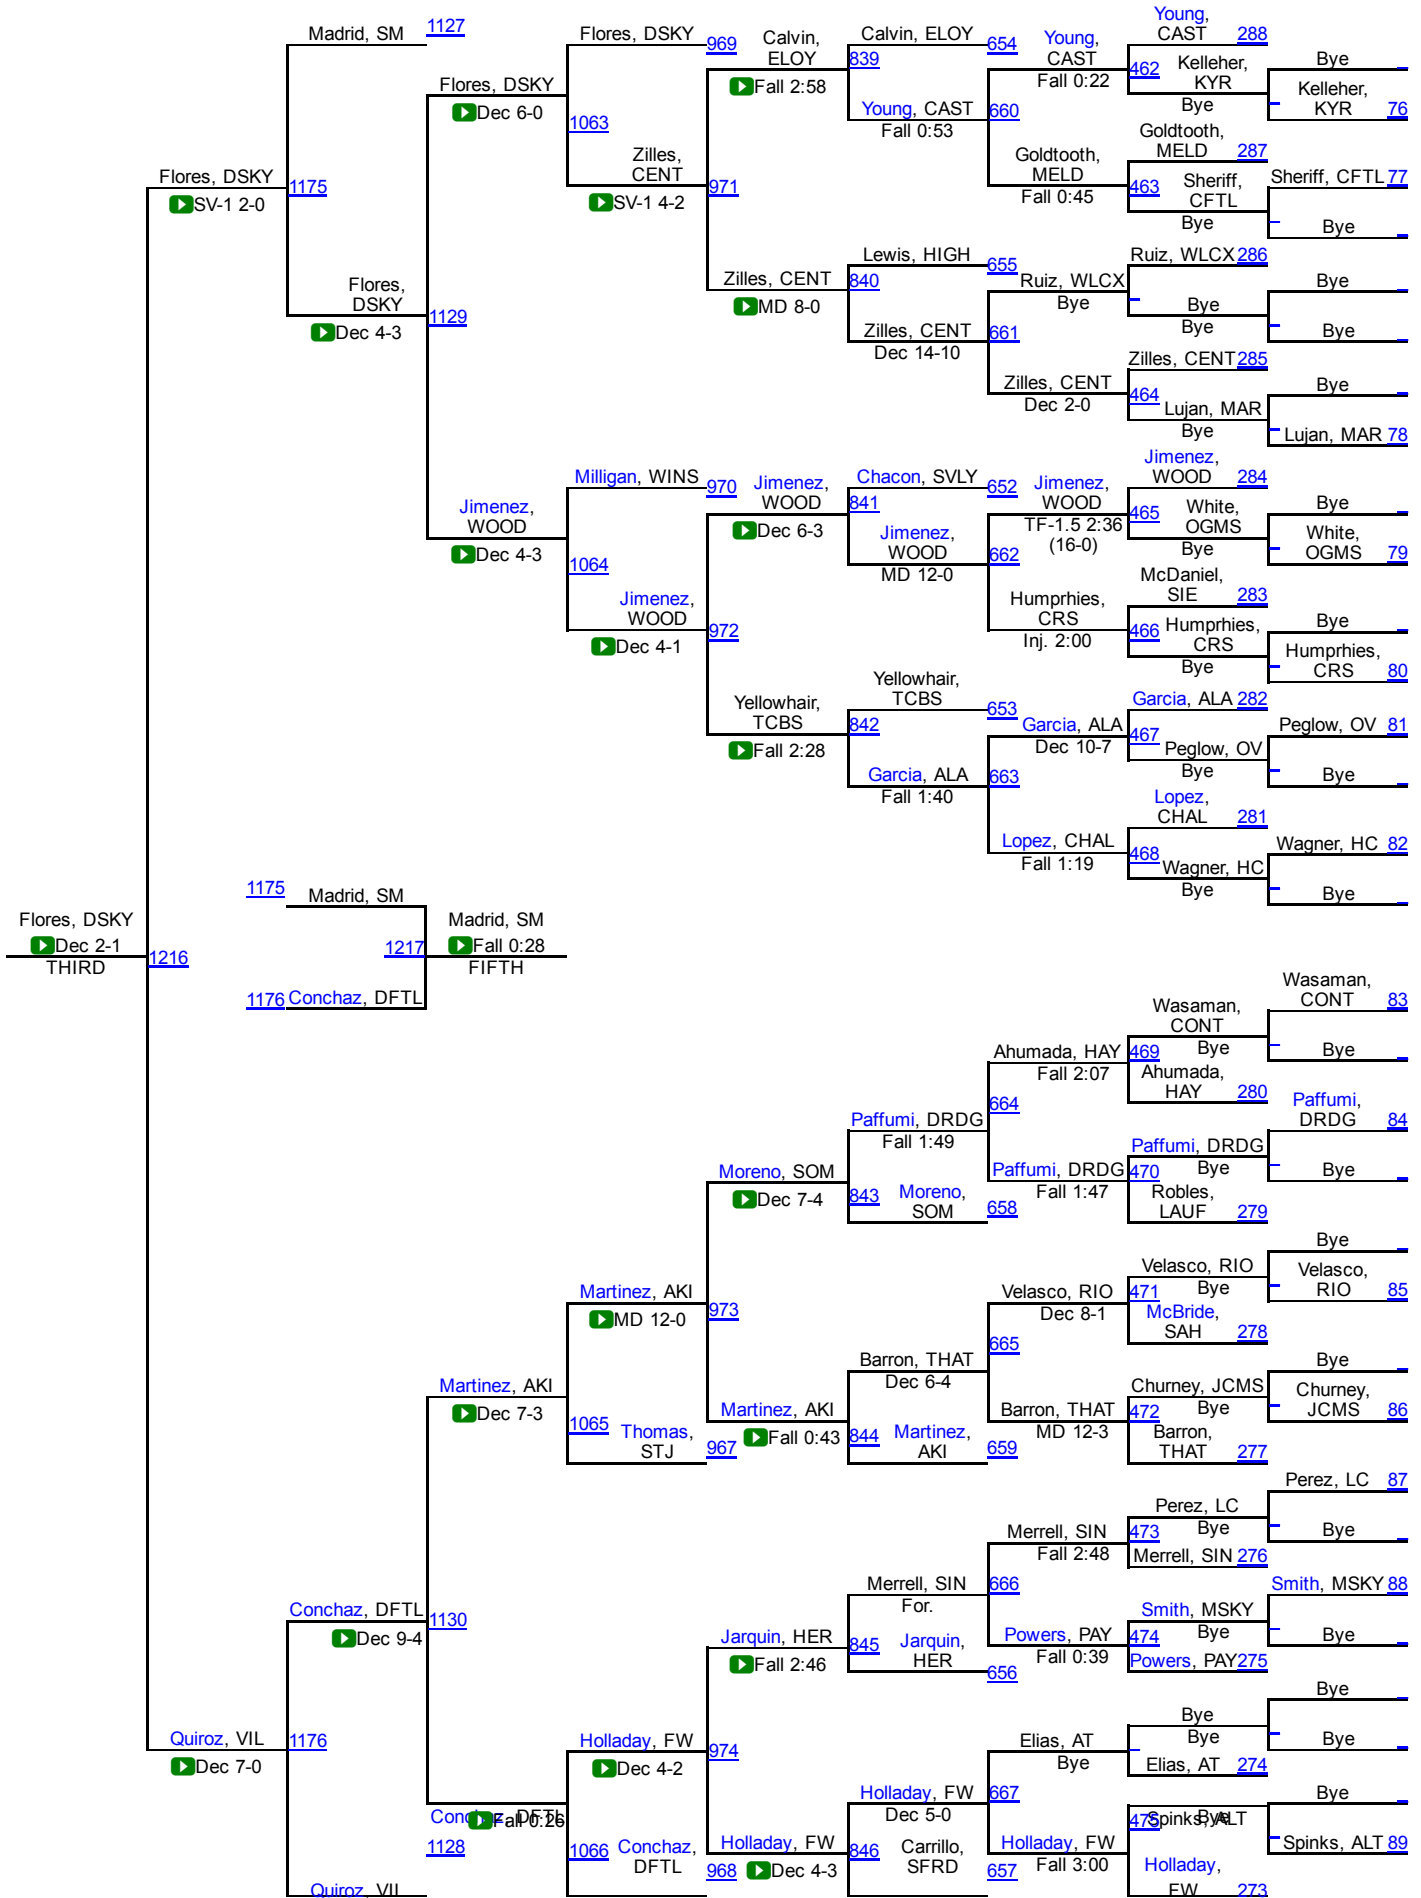

AZJHSWC - Tucson State

73

AZJHSWC - Tucson State

AZJHSWC - Tucson State

AZJHSWC - Tucson State

88

AZJHSWC - Tucson State

93

AZJHSWC - Tucson State

98

AZJHSWC - Tucson State

111

AZJHSWC - Tucson State

118

AZJHSWC - Tucson State

125

AZJHSWC - Tucson State

142

AZJHSWC - Tucson State

Murrietta, PIMA

CRS

870 Berora, HIGH

FW 321

154

AZJHSWC - Tucson State

167

AZJHSWC - Tucson State

180

AZJHSWC - Tucson State

245