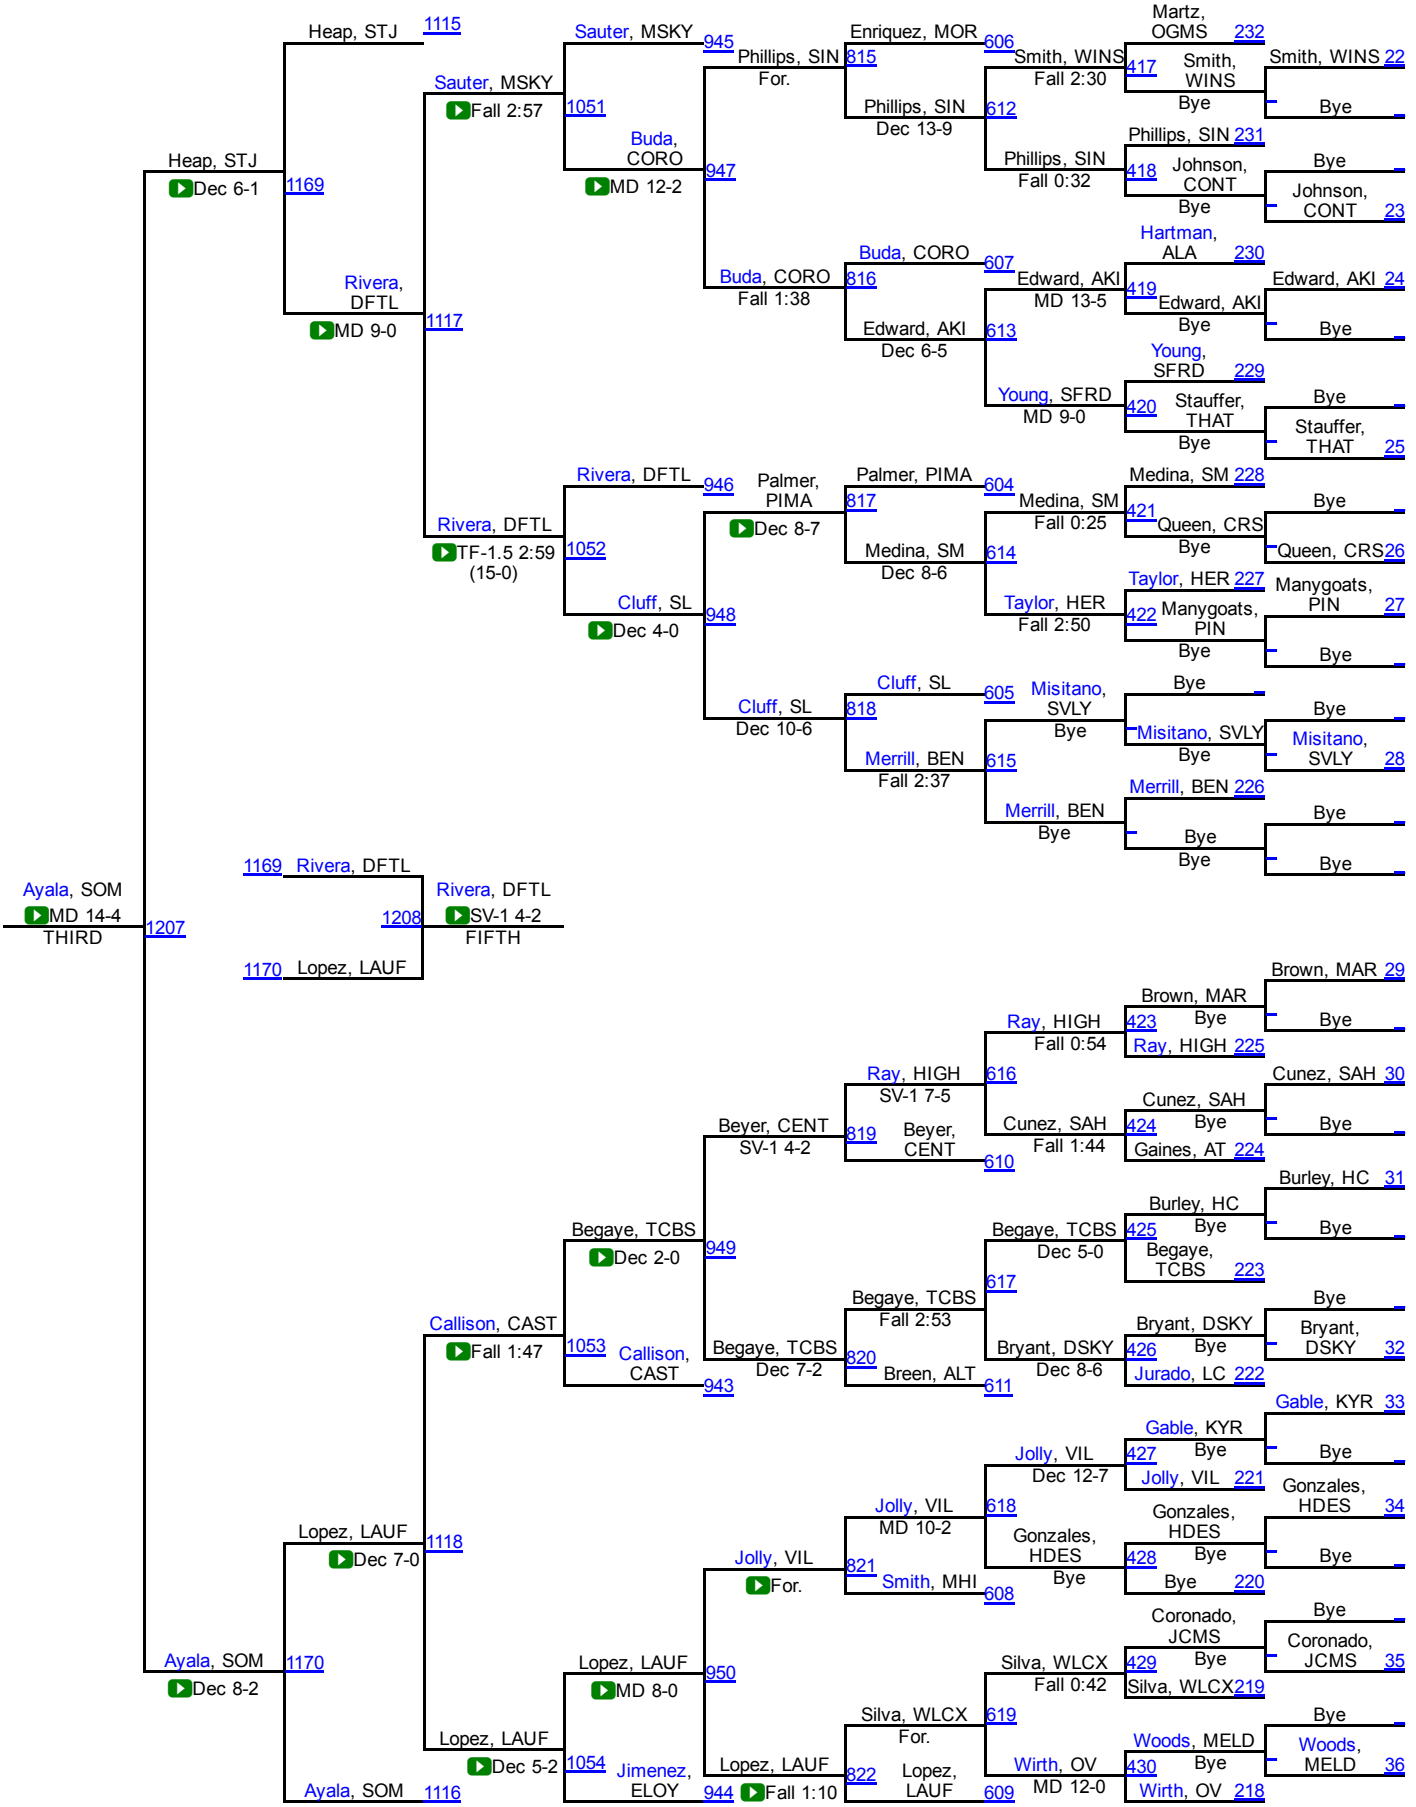

AZJHSWC - Tucson State

73

AZJHSWC - Tucson State

AZJHSWC - Tucson State

AZJHSWC - Tucson State

88

AZJHSWC - Tucson State

93

AZJHSWC - Tucson State

98

AZJHSWC - Tucson State

111

AZJHSWC - Tucson State

118

AZJHSWC - Tucson State

125

AZJHSWC - Tucson State

142

AZJHSWC - Tucson State

Murrietta, PIMA

CRS

870 Berora, HIGH

FW 321

154