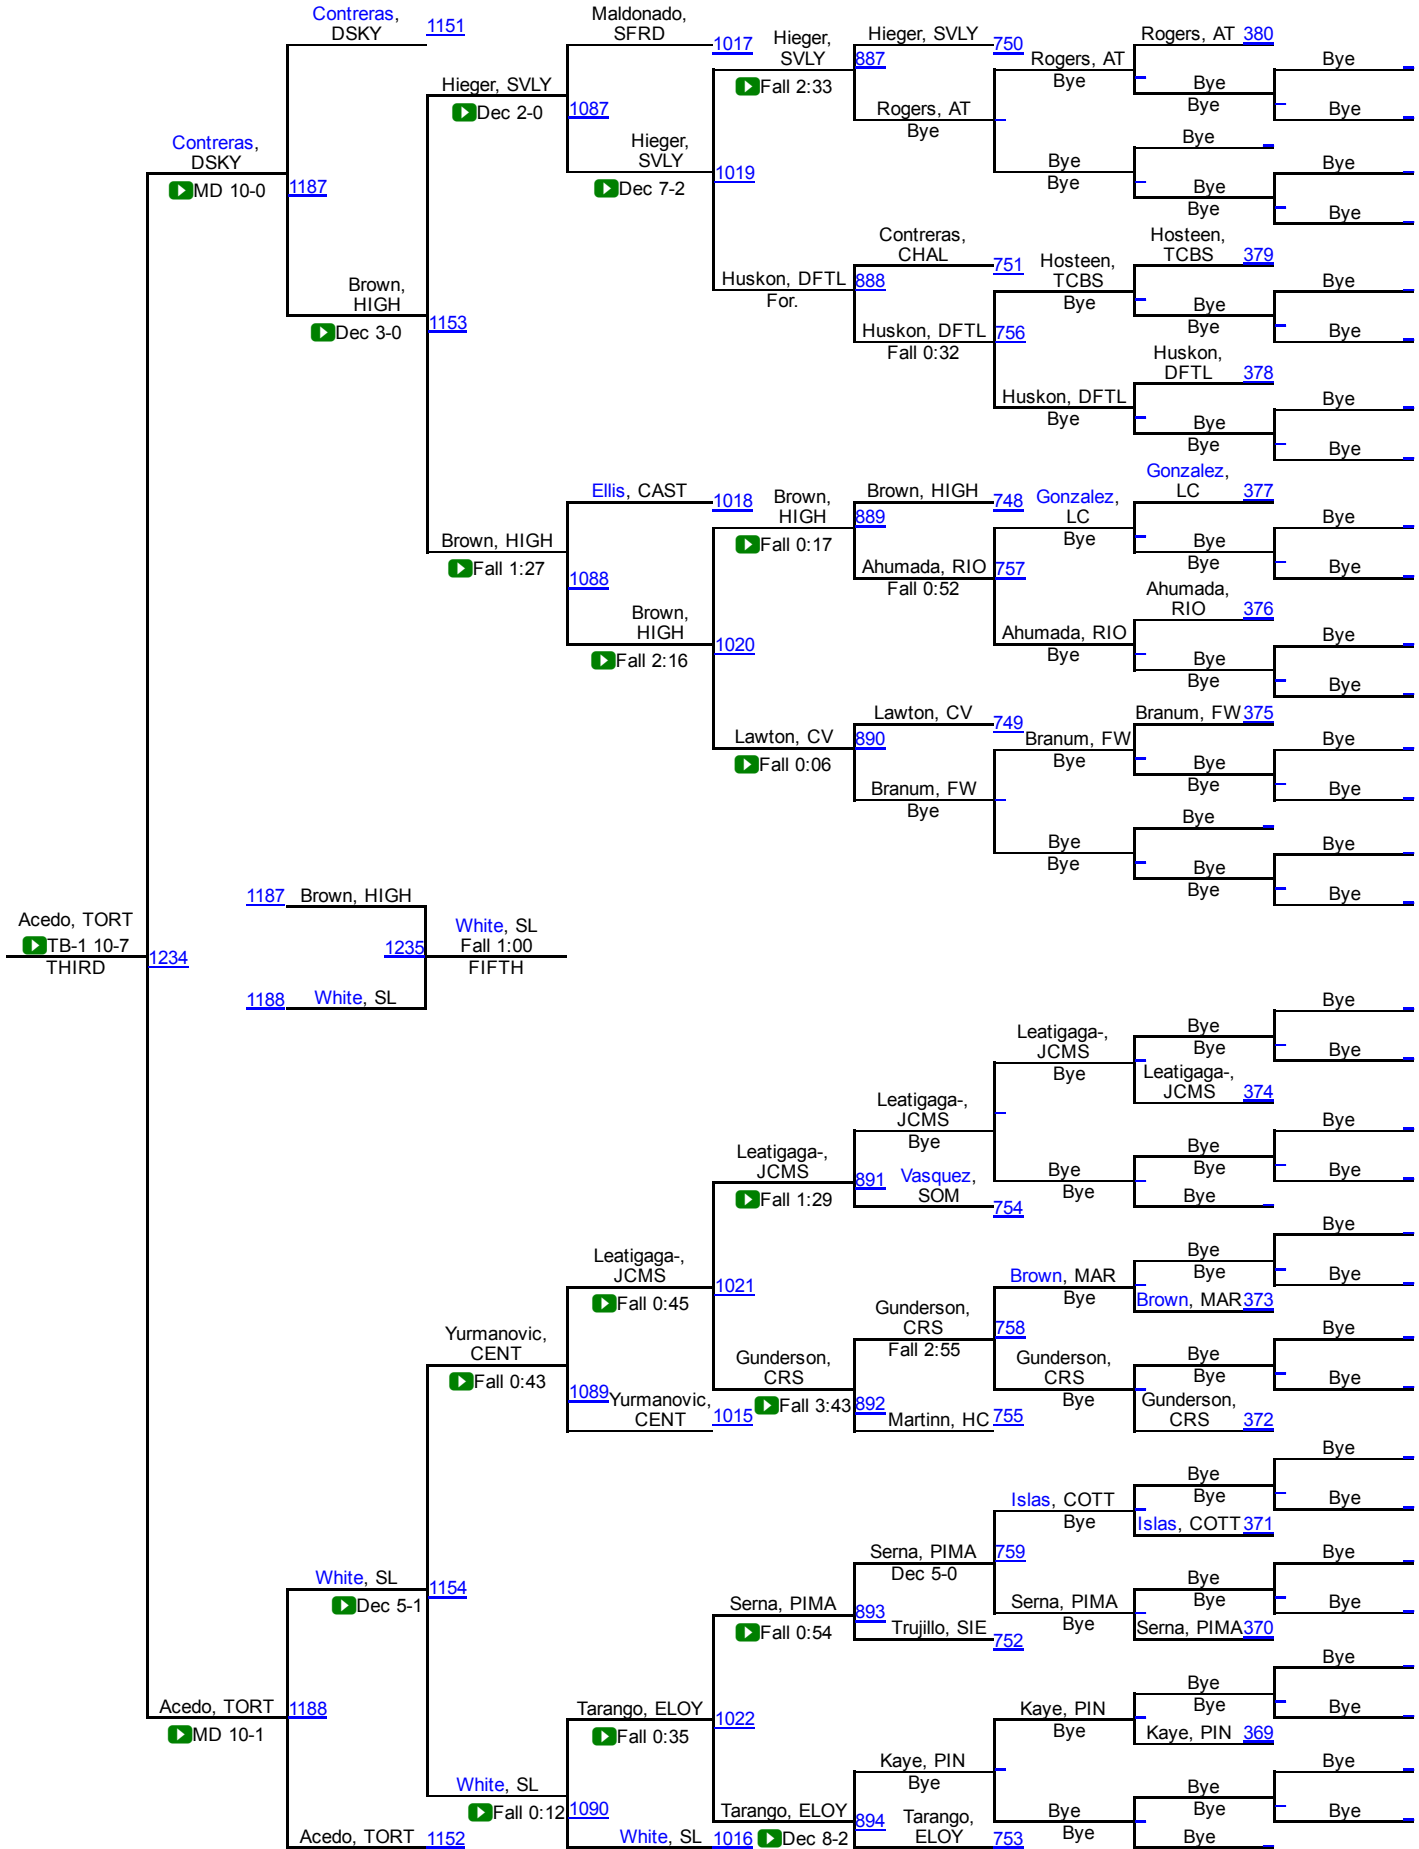

AZJHSWC - Tucson State

73

AZJHSWC - Tucson State

AZJHSWC - Tucson State

AZJHSWC - Tucson State

88

AZJHSWC - Tucson State

93

AZJHSWC - Tucson State

98

AZJHSWC - Tucson State

111

AZJHSWC - Tucson State

118

AZJHSWC - Tucson State

125

AZJHSWC - Tucson State

142

AZJHSWC - Tucson State

Murrietta, PIMA

CRS

870 Berora, HIGH

FW 321

154

AZJHSWC - Tucson State

167

AZJHSWC - Tucson State

180

AZJHSWC - Tucson State

245