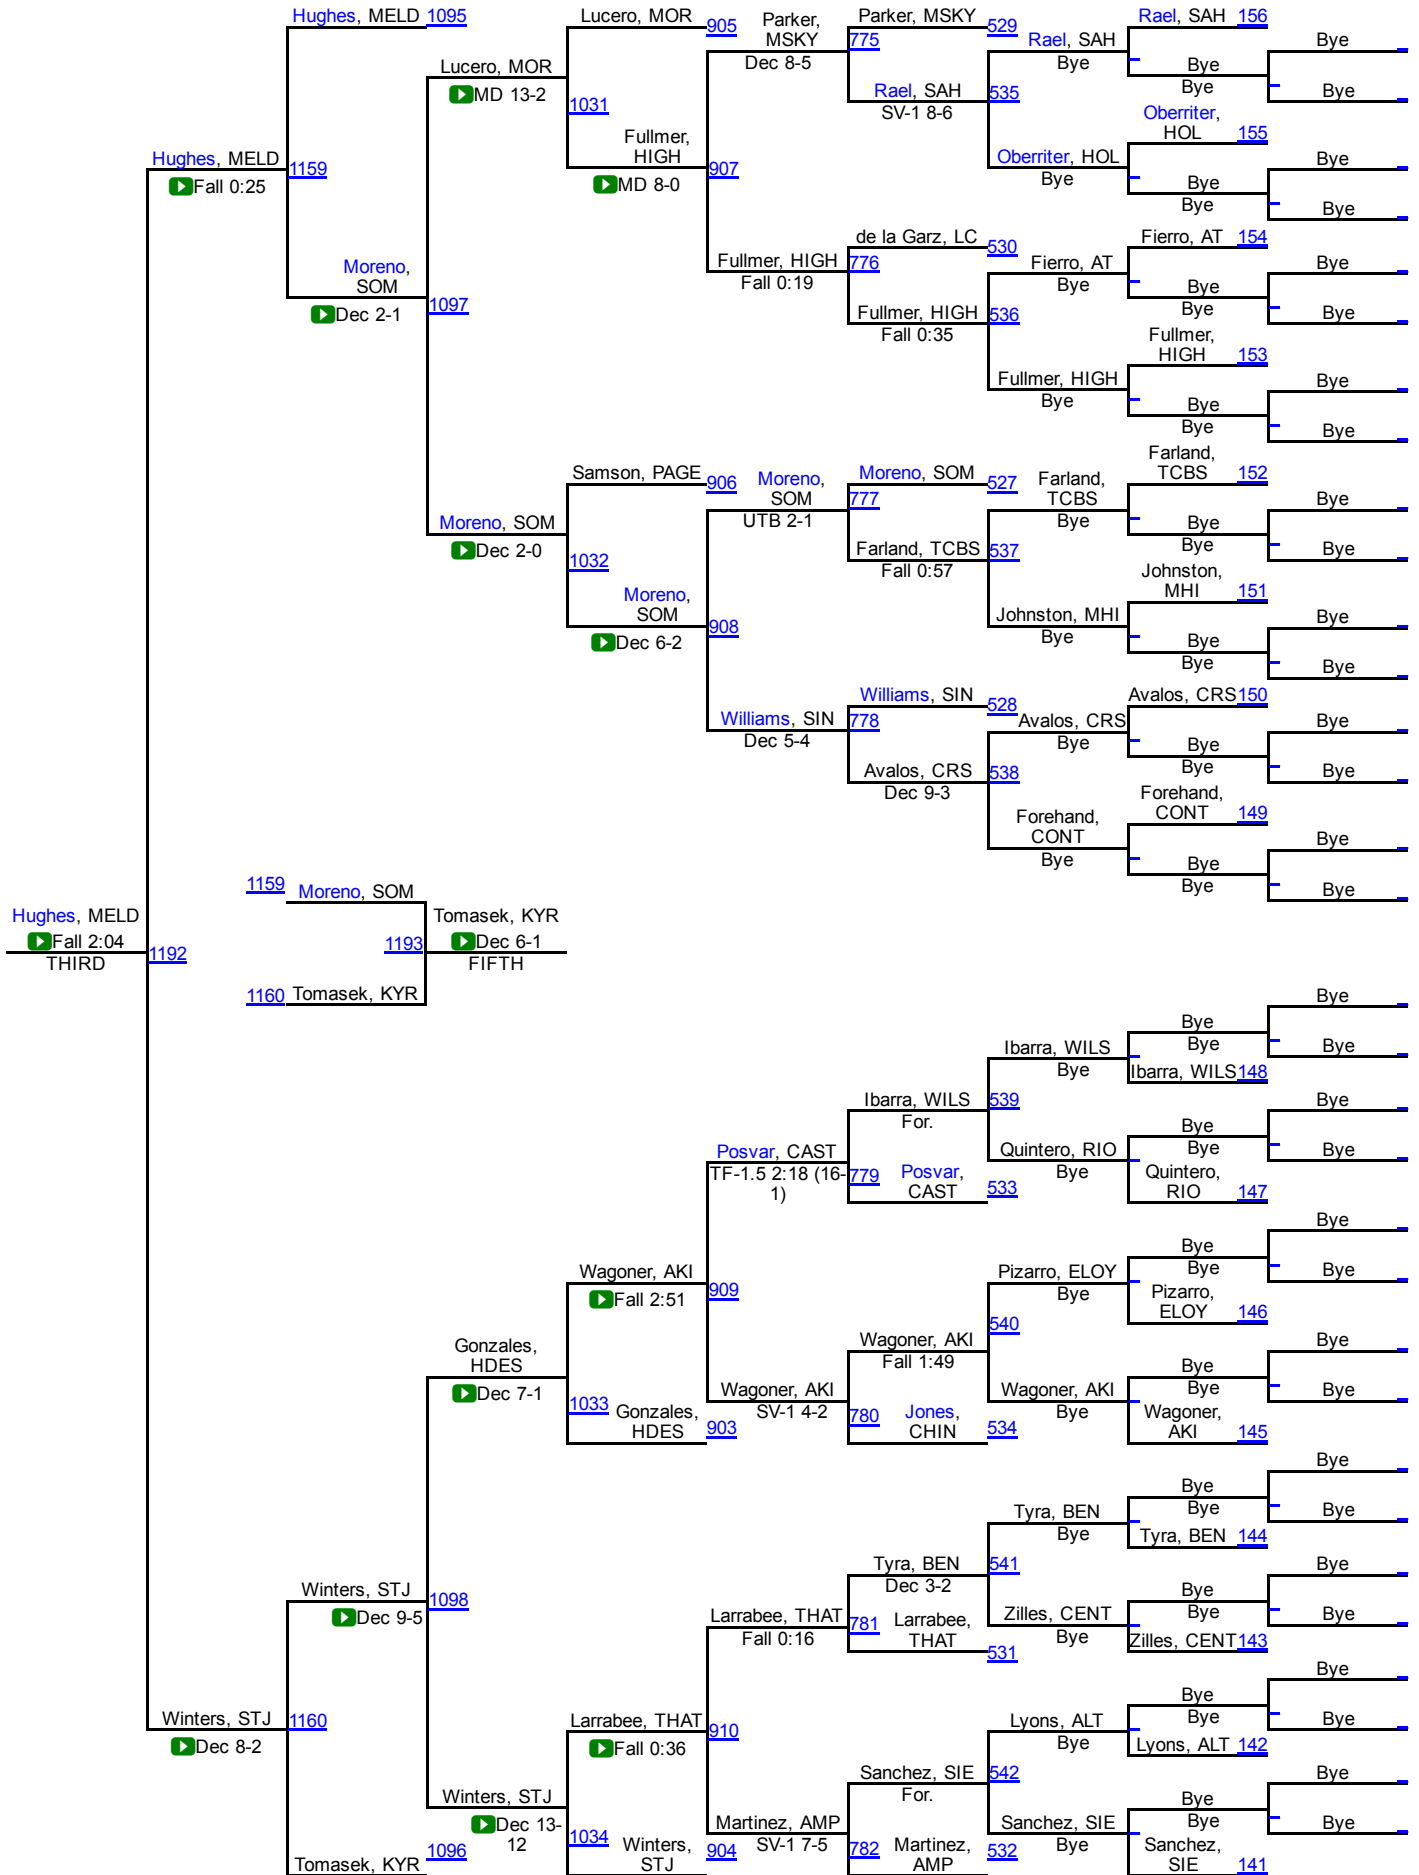

AZJHSWC - Tucson State

73

AZJHSWC - Tucson State

AZJHSWC - Tucson State

AZJHSWC - Tucson State

88

AZJHSWC - Tucson State

93

AZJHSWC - Tucson State

98

AZJHSWC - Tucson State

111

AZJHSWC - Tucson State

118

AZJHSWC - Tucson State

125

AZJHSWC - Tucson State

142

AZJHSWC - Tucson State

Murrietta, PIMA

CRS

870 Berora, HIGH

FW 321

154