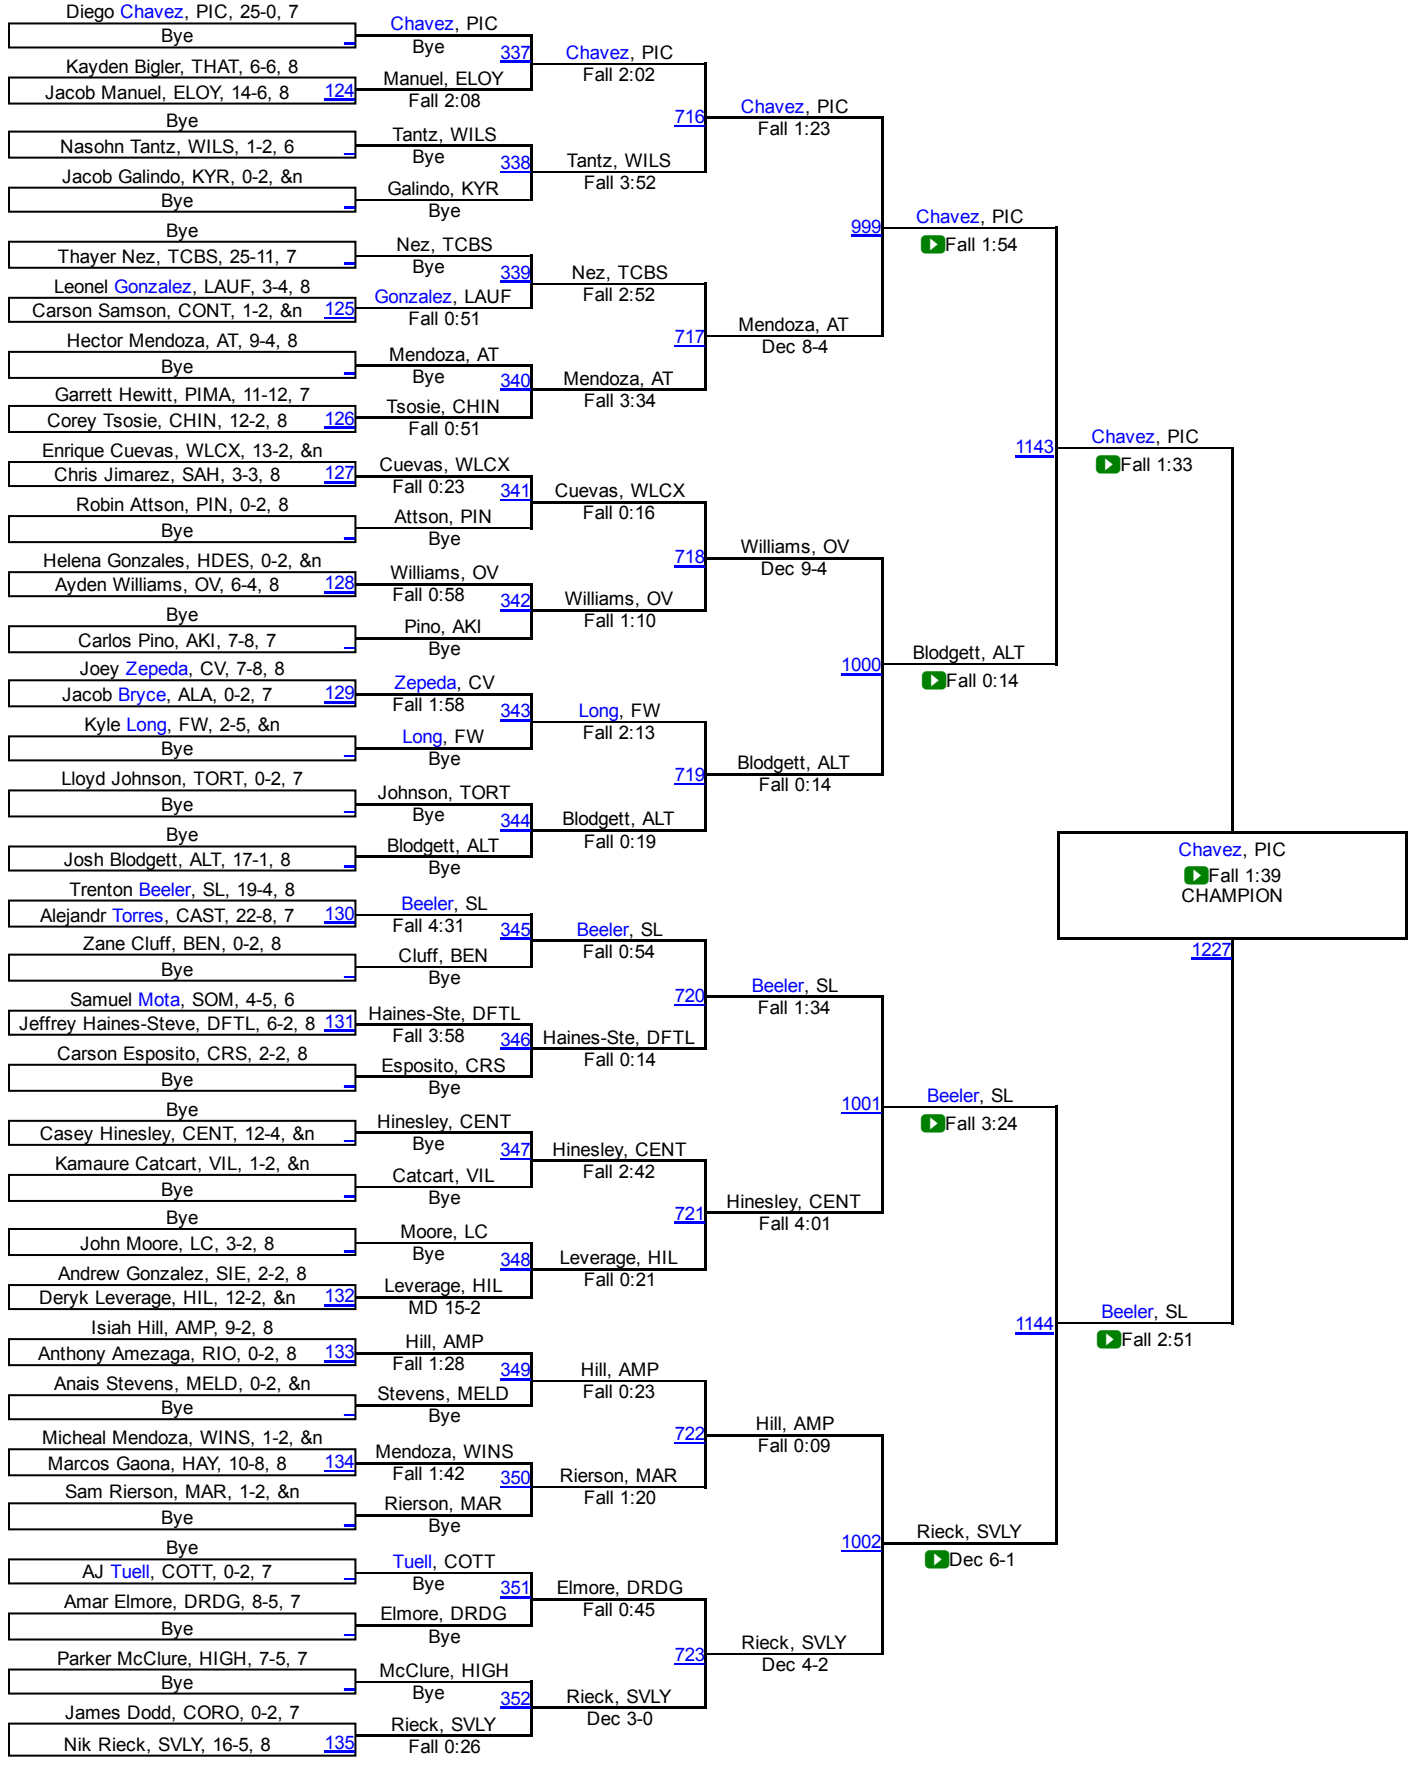

AZJHSWC - Tucson State

73

AZJHSWC - Tucson State

AZJHSWC - Tucson State

AZJHSWC - Tucson State

88

AZJHSWC - Tucson State

93

AZJHSWC - Tucson State

98

AZJHSWC - Tucson State

111

AZJHSWC - Tucson State

118

AZJHSWC - Tucson State

125

AZJHSWC - Tucson State

142

AZJHSWC - Tucson State

Murrietta, PIMA

CRS

870 Berora, HIGH

FW 321

154

AZJHSWC - Tucson State

167

AZJHSWC - Tucson State

180

AZJHSWC - Tucson State

245