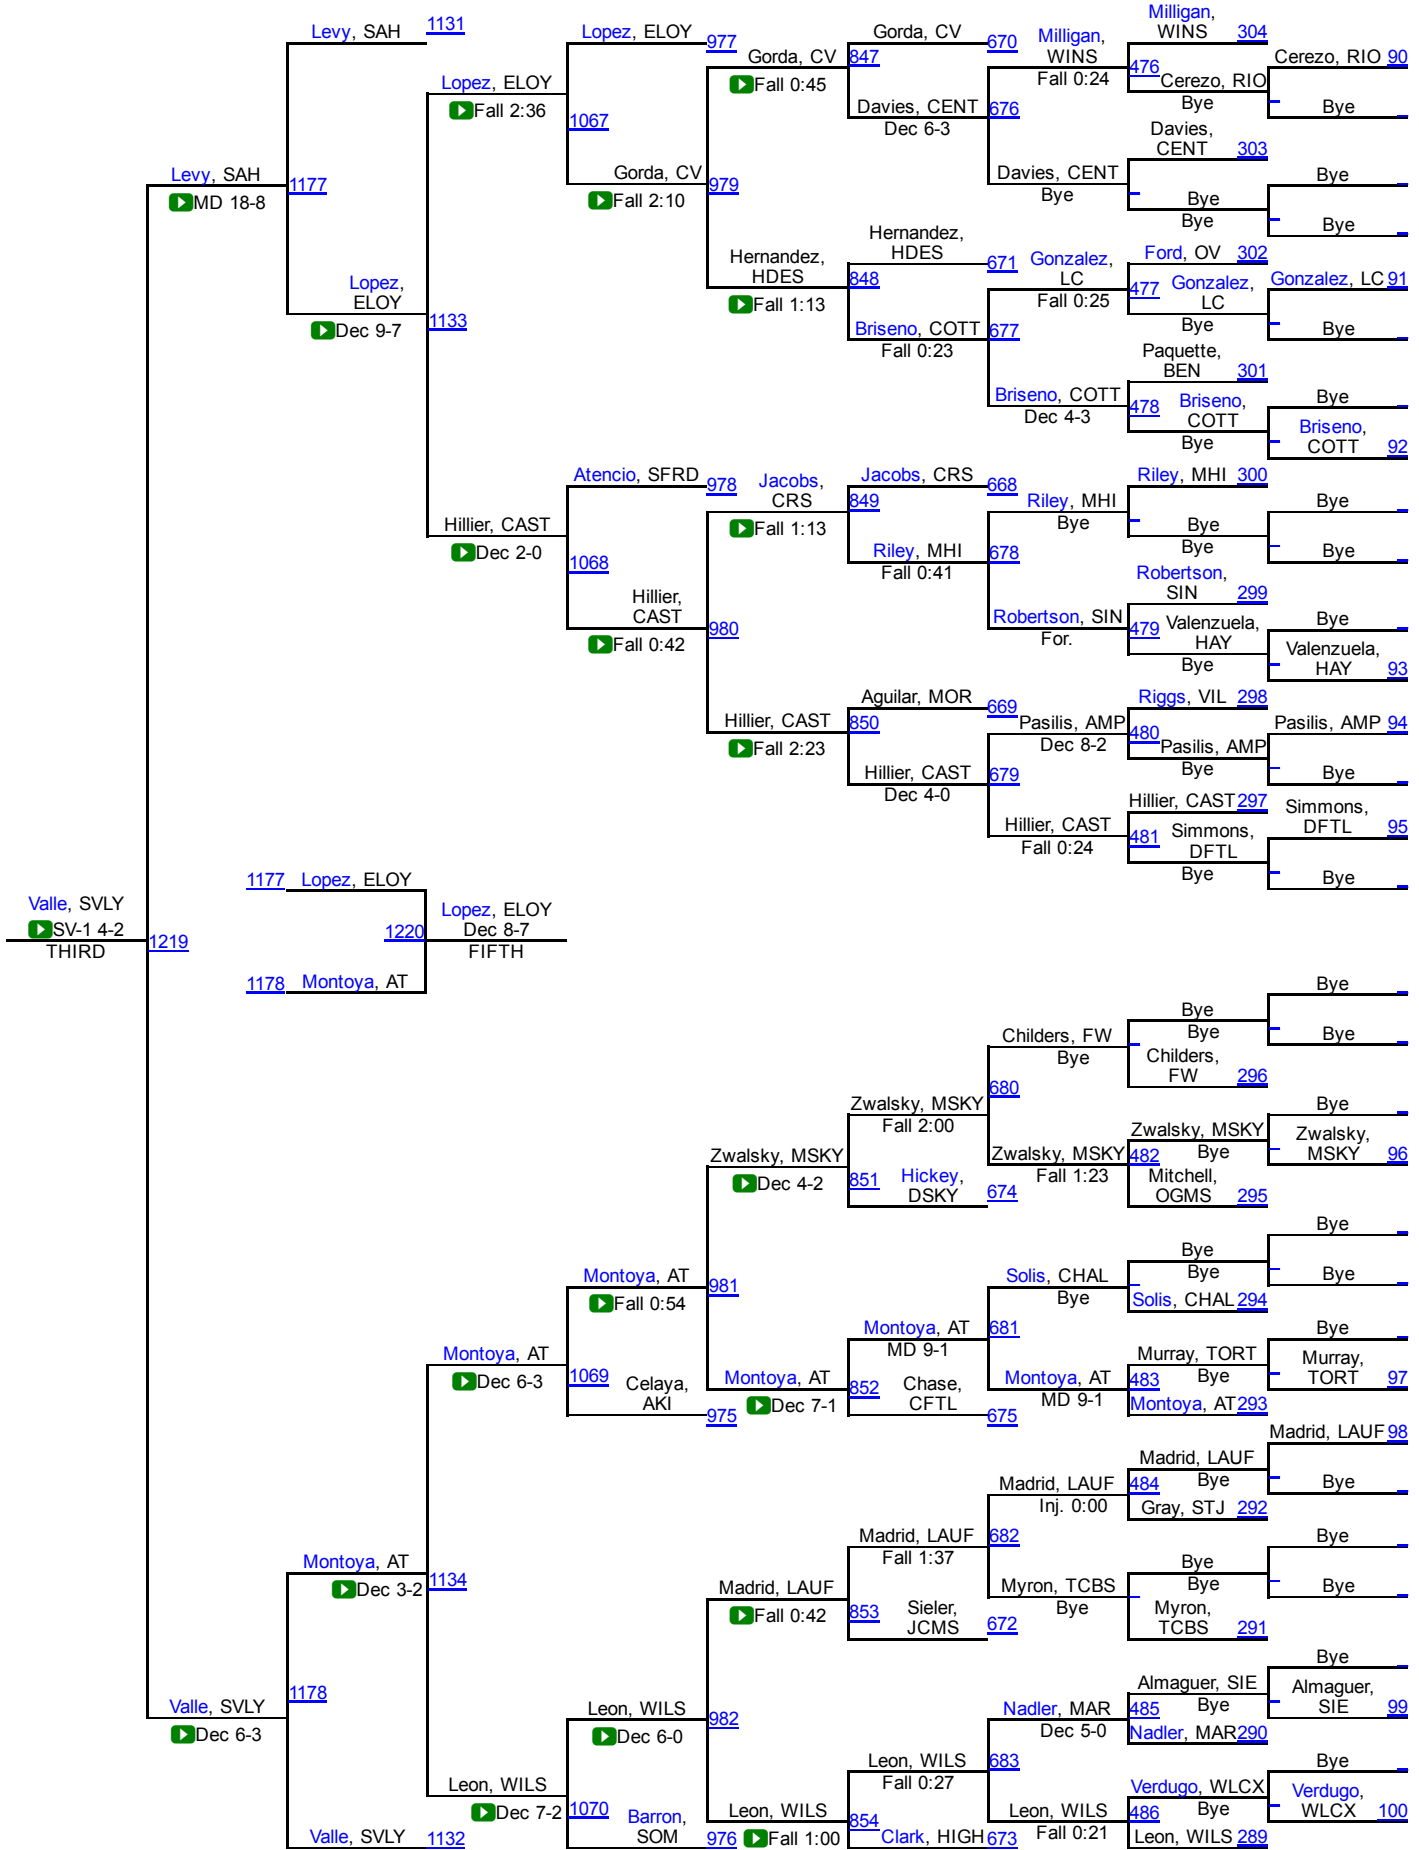

AZJHSWC - Tucson State

73

AZJHSWC - Tucson State

AZJHSWC - Tucson State

AZJHSWC - Tucson State

88

AZJHSWC - Tucson State

93

AZJHSWC - Tucson State

98

AZJHSWC - Tucson State

111

AZJHSWC - Tucson State

118

AZJHSWC - Tucson State

125

AZJHSWC - Tucson State

142

AZJHSWC - Tucson State

Murrietta, PIMA

CRS

870 Berora, HIGH

FW 321

154

AZJHSWC - Tucson State

167

AZJHSWC - Tucson State

180

AZJHSWC - Tucson State

245