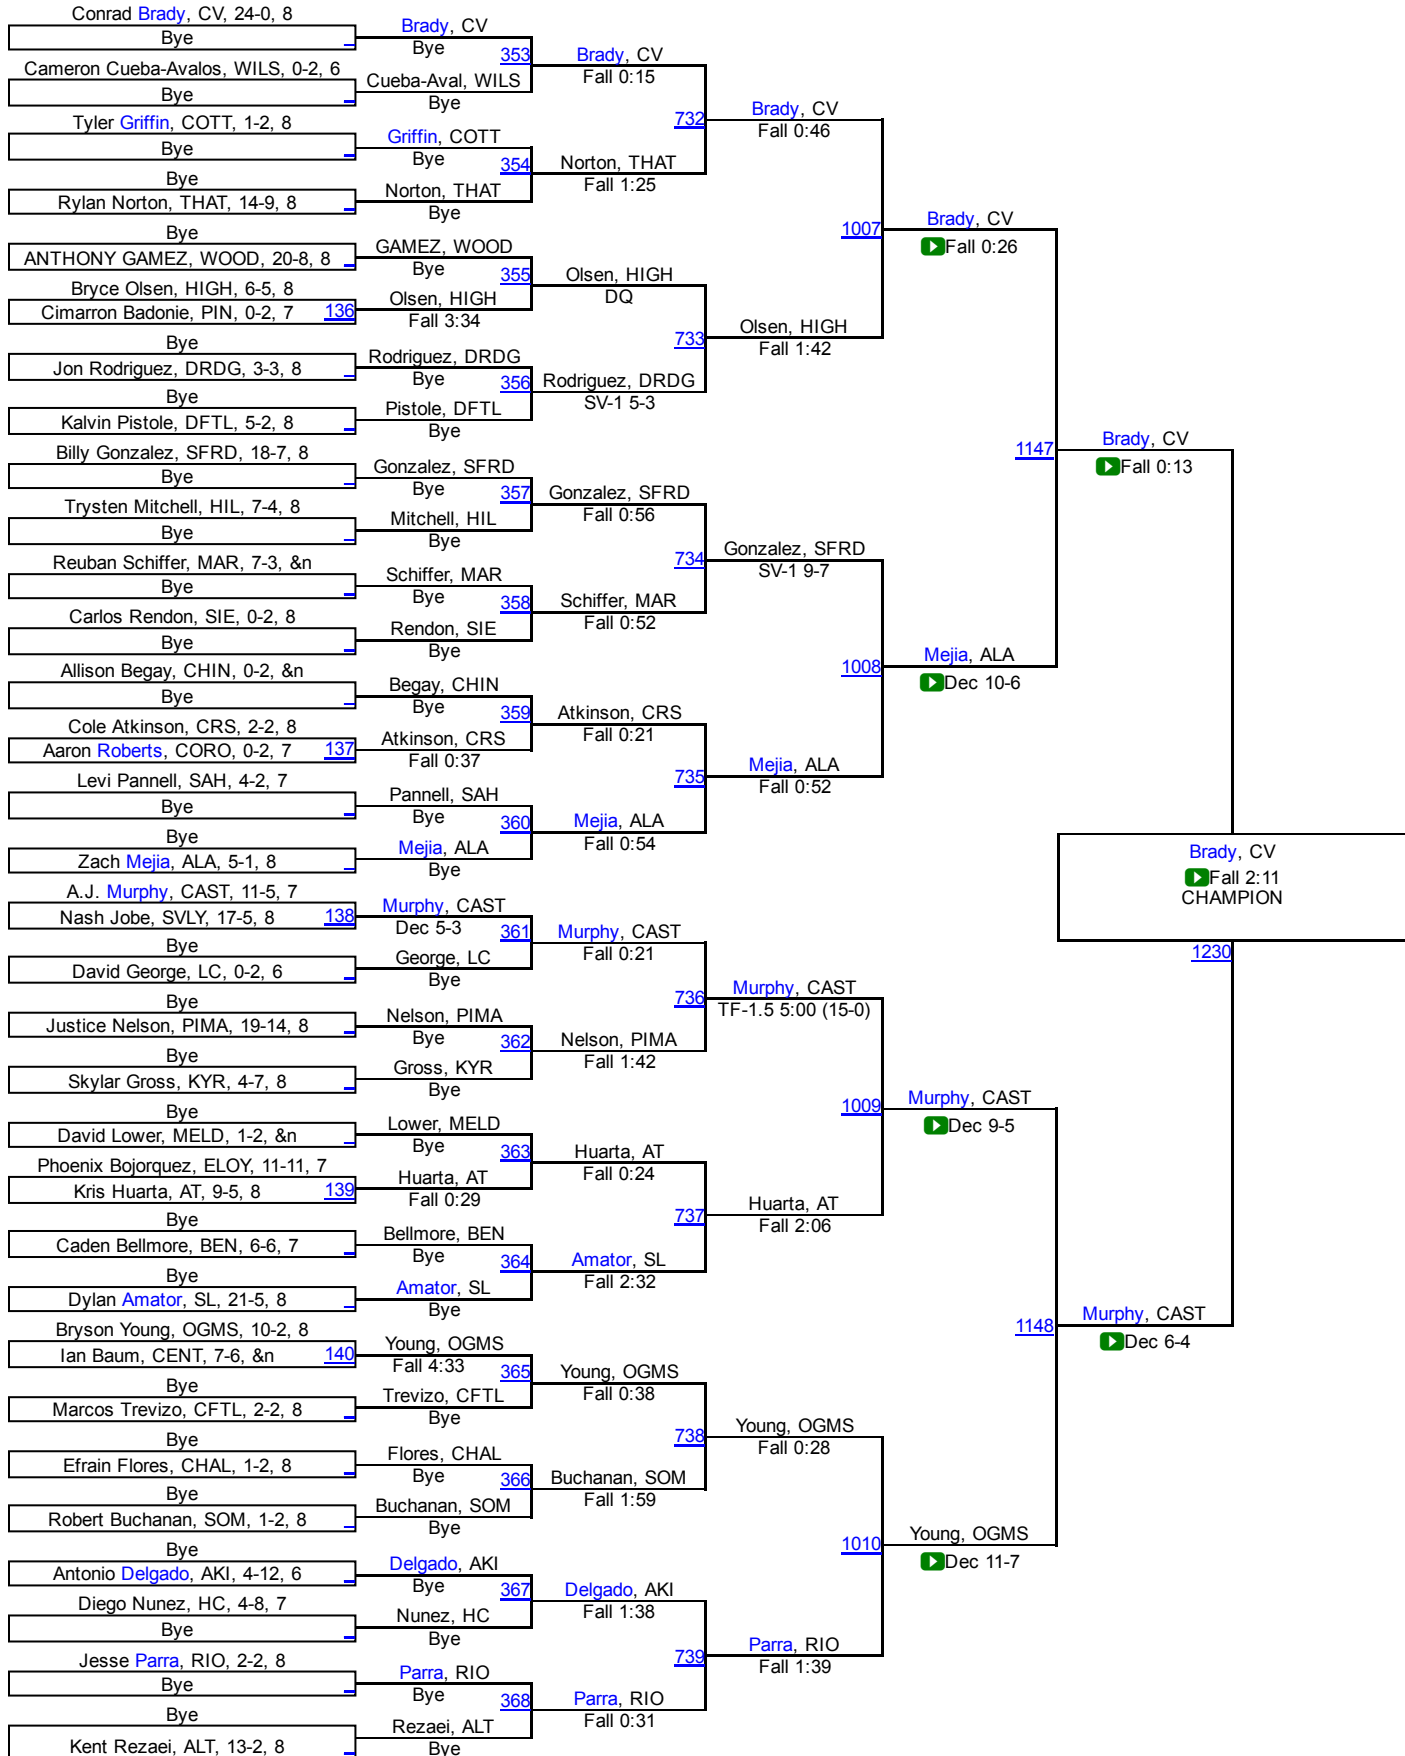

AZJHSWC - Tucson State

73

AZJHSWC - Tucson State

AZJHSWC - Tucson State

AZJHSWC - Tucson State

88

AZJHSWC - Tucson State

93

AZJHSWC - Tucson State

98

AZJHSWC - Tucson State

111

AZJHSWC - Tucson State

118

AZJHSWC - Tucson State

125

AZJHSWC - Tucson State

142

AZJHSWC - Tucson State

Murrietta, PIMA

CRS

870 Berora, HIGH

FW 321

154

AZJHSWC - Tucson State

167

AZJHSWC - Tucson State

180

AZJHSWC - Tucson State

245