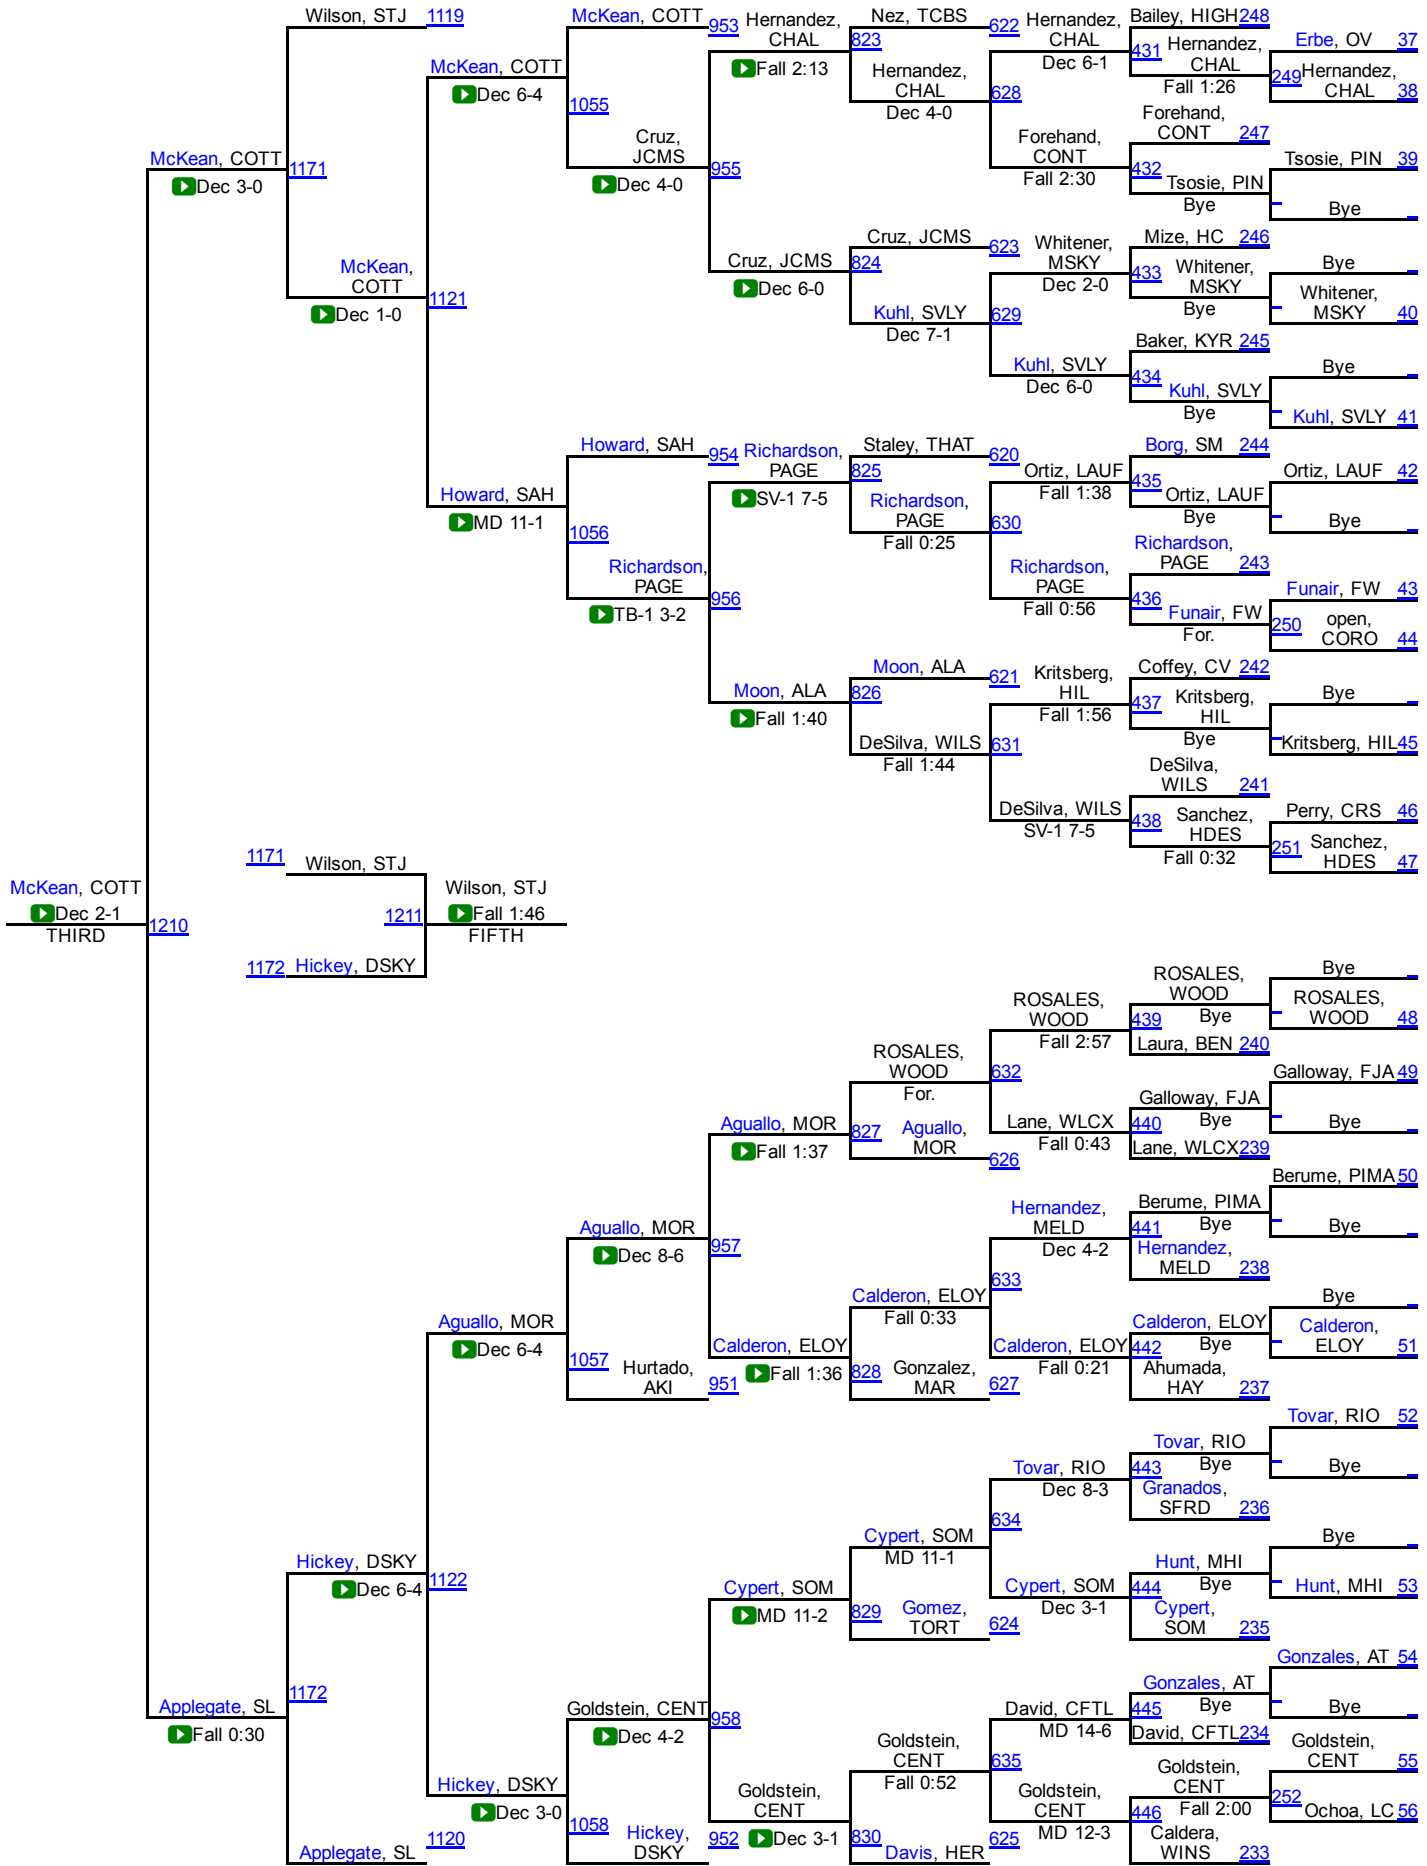

AZJHSWC - Tucson State

73

AZJHSWC - Tucson State

AZJHSWC - Tucson State

AZJHSWC - Tucson State

88

AZJHSWC - Tucson State

93

AZJHSWC - Tucson State

98

AZJHSWC - Tucson State

111

AZJHSWC - Tucson State

118

AZJHSWC - Tucson State

125

AZJHSWC - Tucson State

142

AZJHSWC - Tucson State

Murrietta, PIMA

CRS

870 Berora, HIGH

FW 321

154