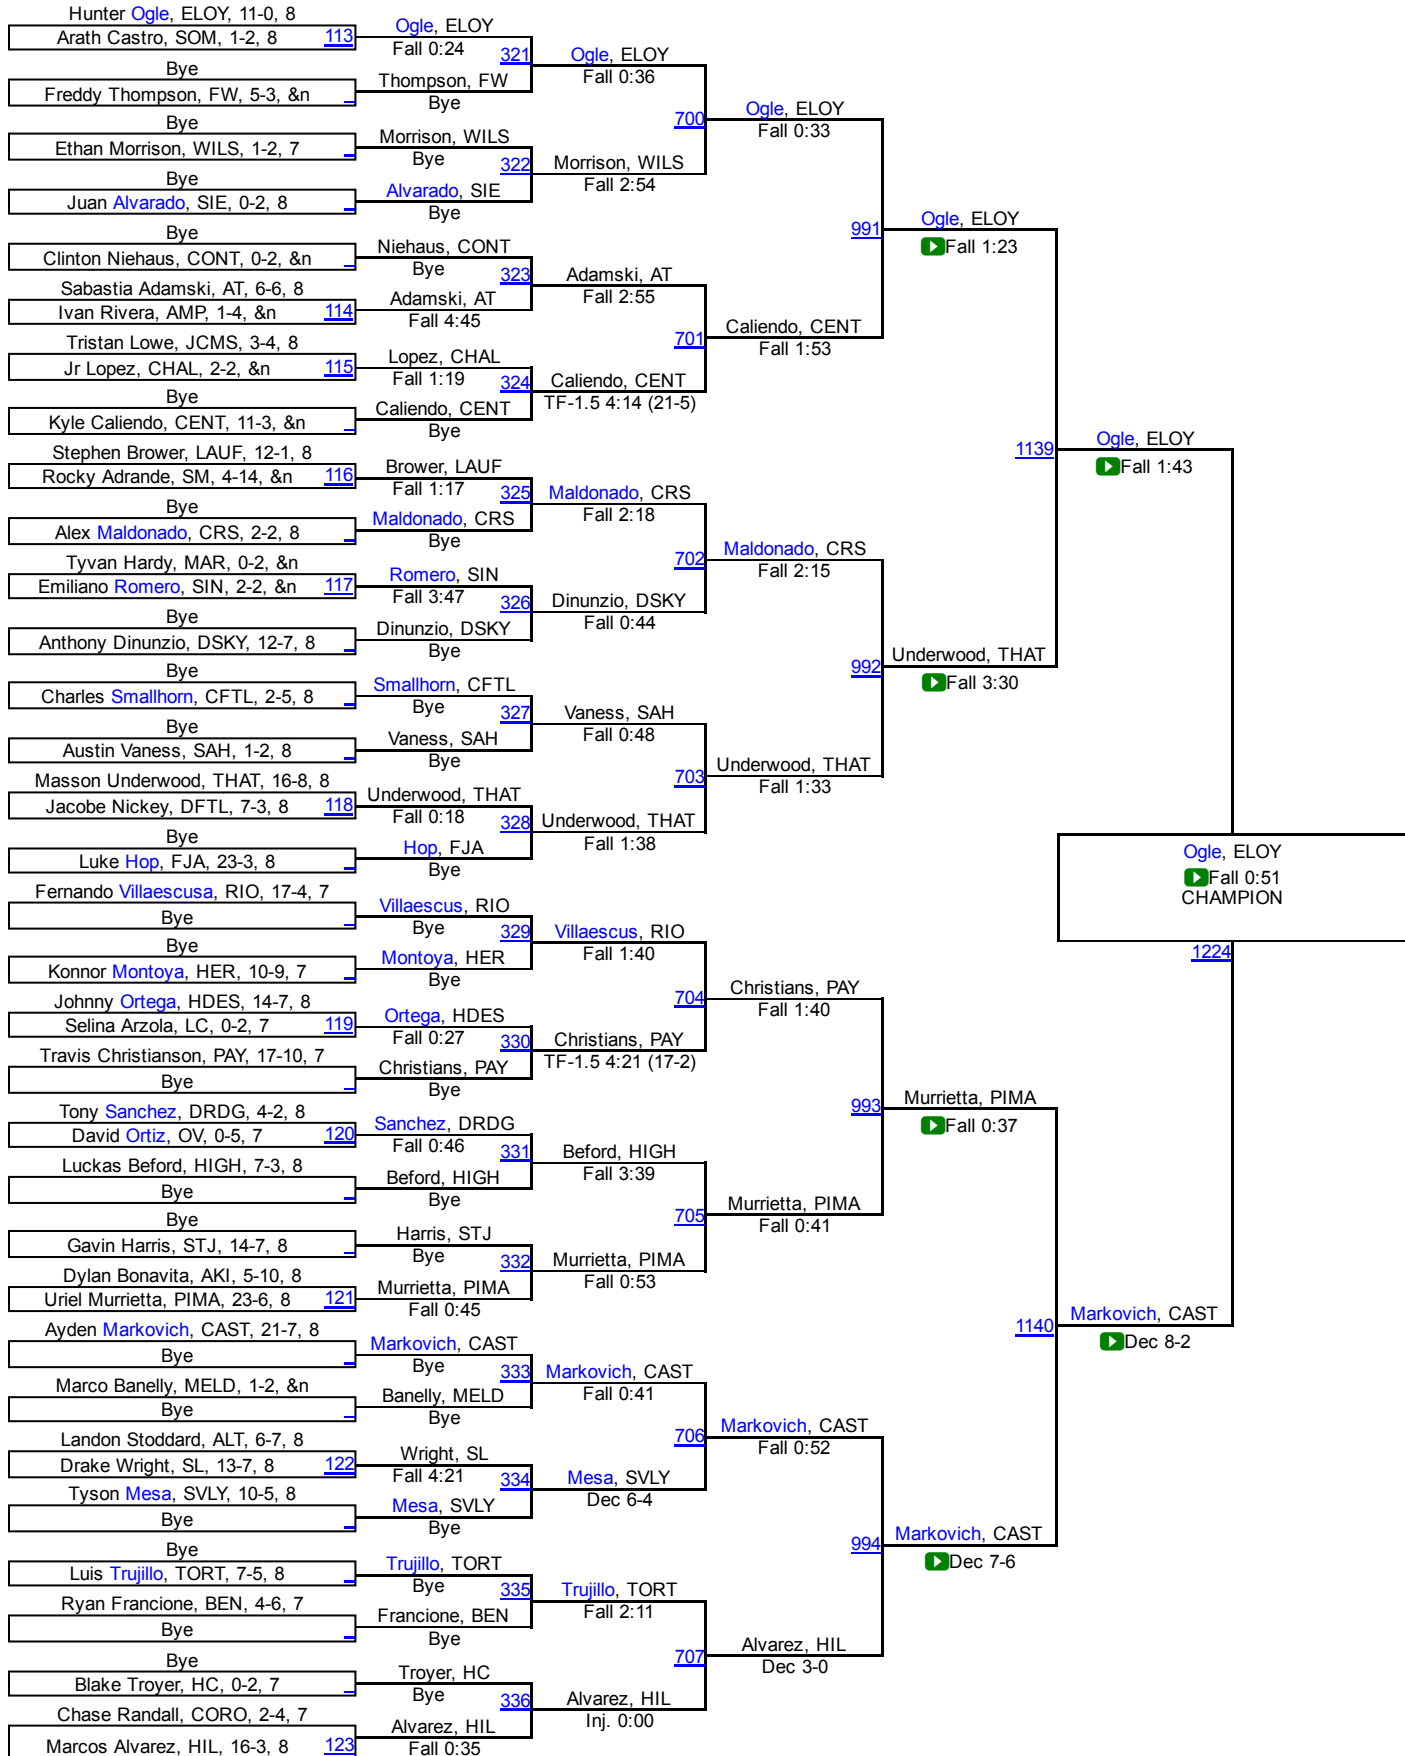

AZJHSWC - Tucson State

73

AZJHSWC - Tucson State

AZJHSWC - Tucson State

AZJHSWC - Tucson State

88

AZJHSWC - Tucson State

93

AZJHSWC - Tucson State

98

AZJHSWC - Tucson State

111

AZJHSWC - Tucson State

118

AZJHSWC - Tucson State

125

AZJHSWC - Tucson State

142

AZJHSWC - Tucson State

Murrietta, PIMA

CRS

870 Berora, HIGH

FW 321

154