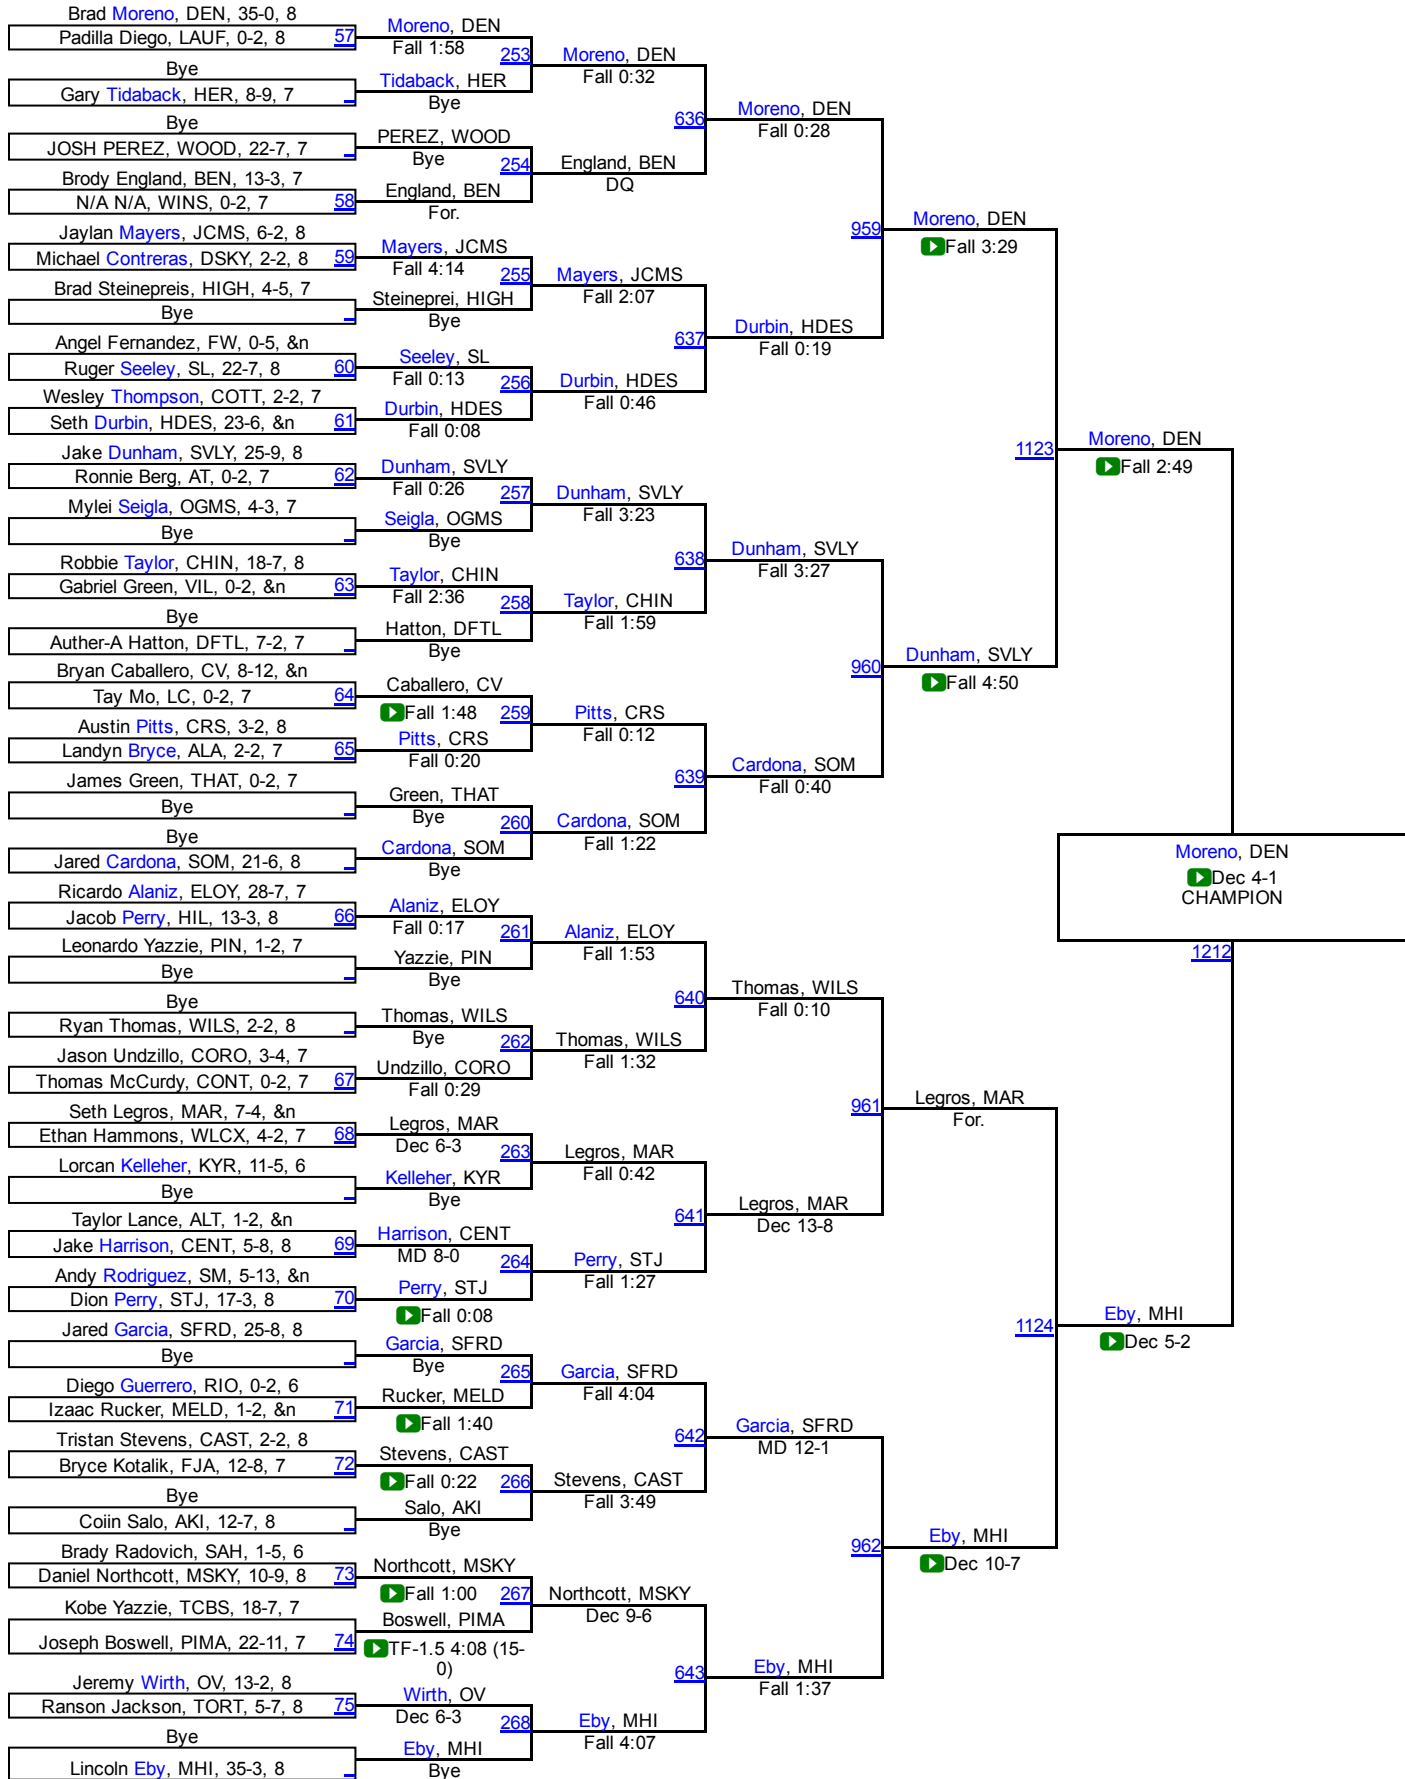

AZJHSWC - Tucson State

73

AZJHSWC - Tucson State

AZJHSWC - Tucson State

AZJHSWC - Tucson State

88

AZJHSWC - Tucson State

93

AZJHSWC - Tucson State

98

AZJHSWC - Tucson State

111

AZJHSWC - Tucson State

118

AZJHSWC - Tucson State

125

AZJHSWC - Tucson State

142

AZJHSWC - Tucson State

Murrietta, PIMA

CRS

870 Berora, HIGH

FW 321

154