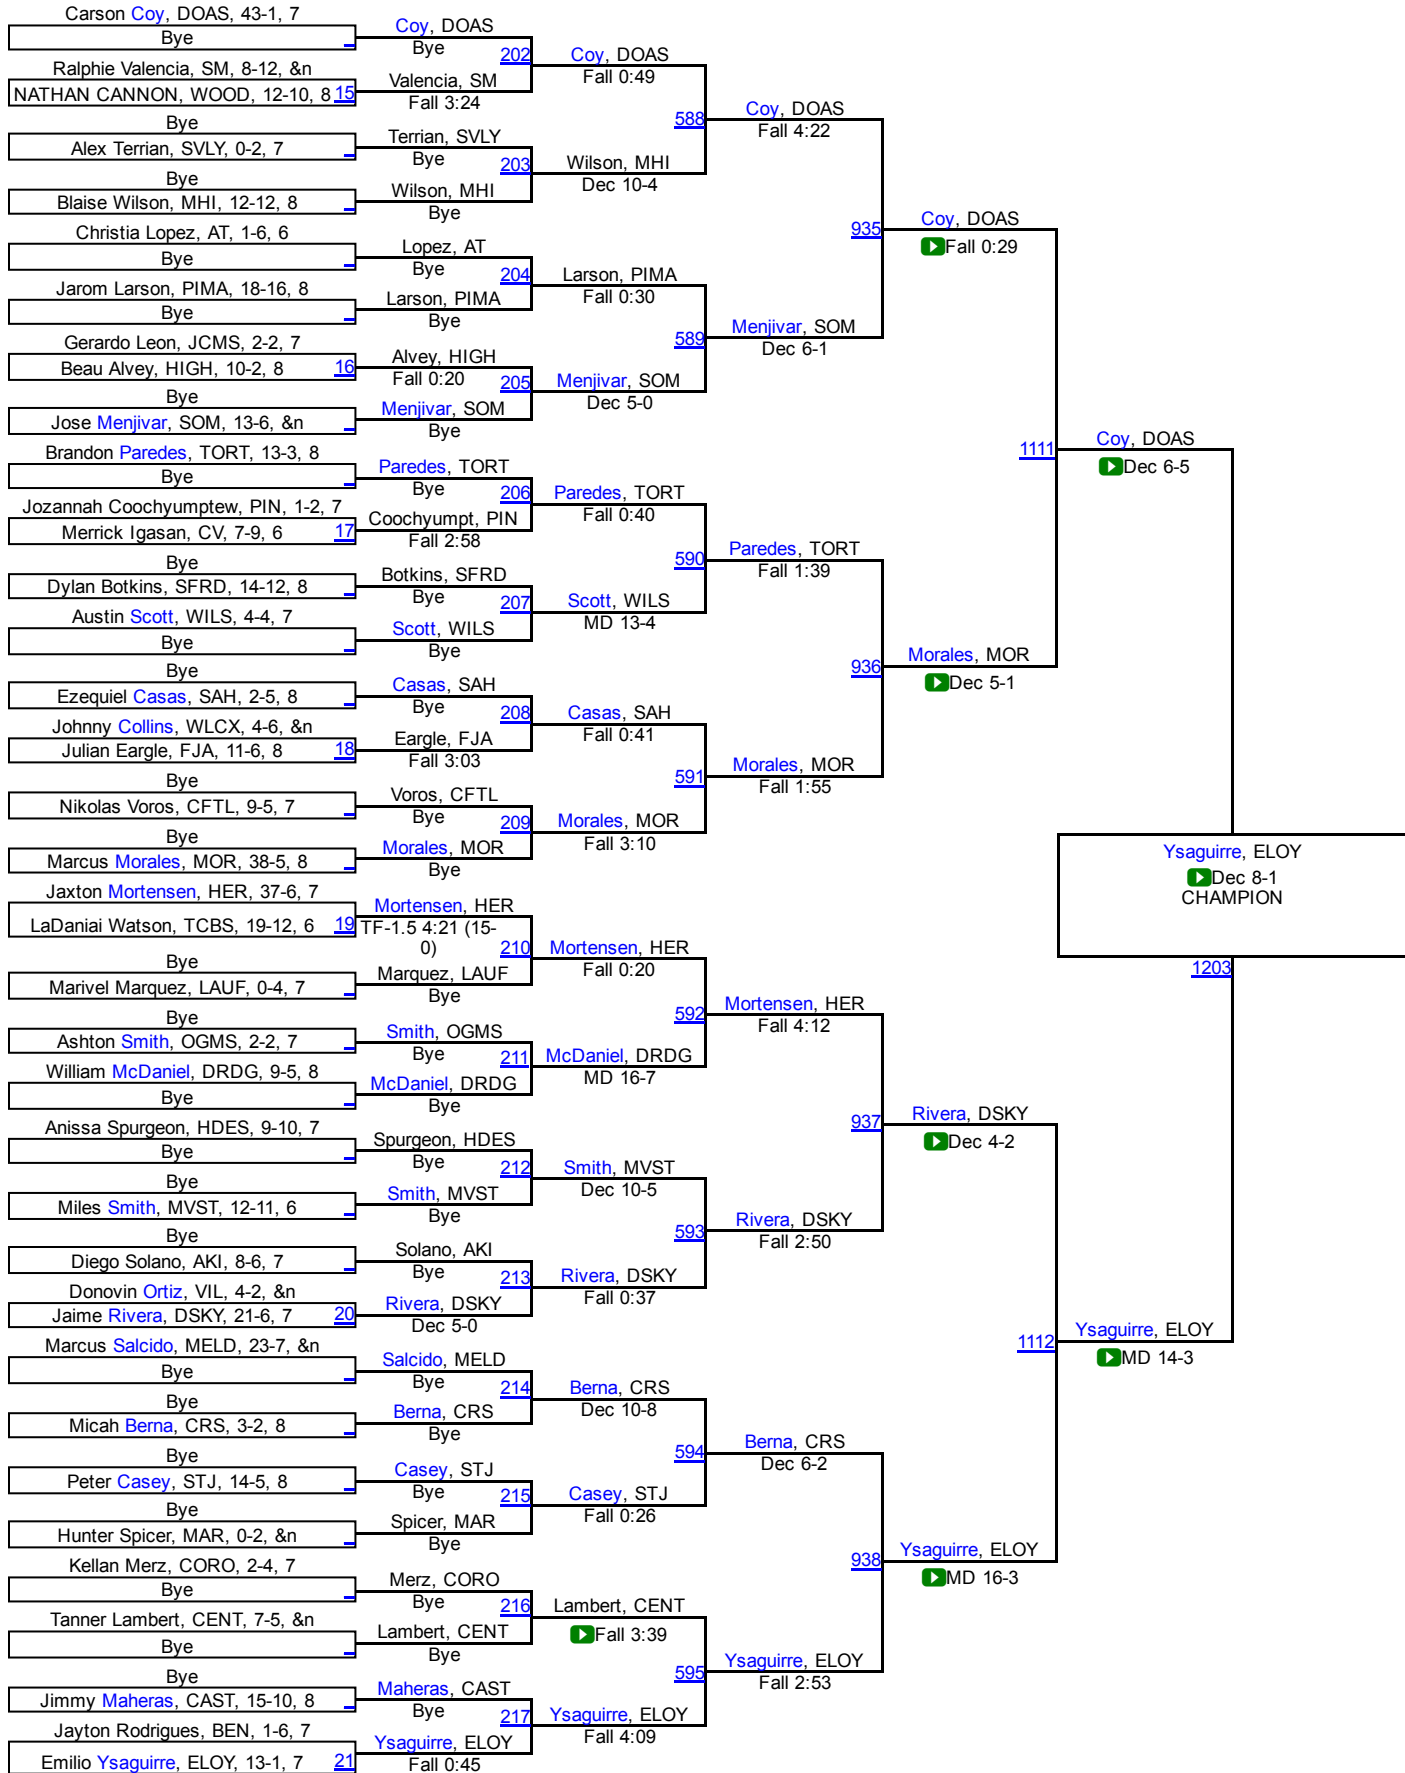

AZJHSWC - Tucson State

73

AZJHSWC - Tucson State

AZJHSWC - Tucson State

AZJHSWC - Tucson State

88

AZJHSWC - Tucson State

93

AZJHSWC - Tucson State

98

AZJHSWC - Tucson State

111

AZJHSWC - Tucson State

118

AZJHSWC - Tucson State

125

AZJHSWC - Tucson State

142

AZJHSWC - Tucson State

Murrietta, PIMA

CRS

870 Berora, HIGH

FW 321

154