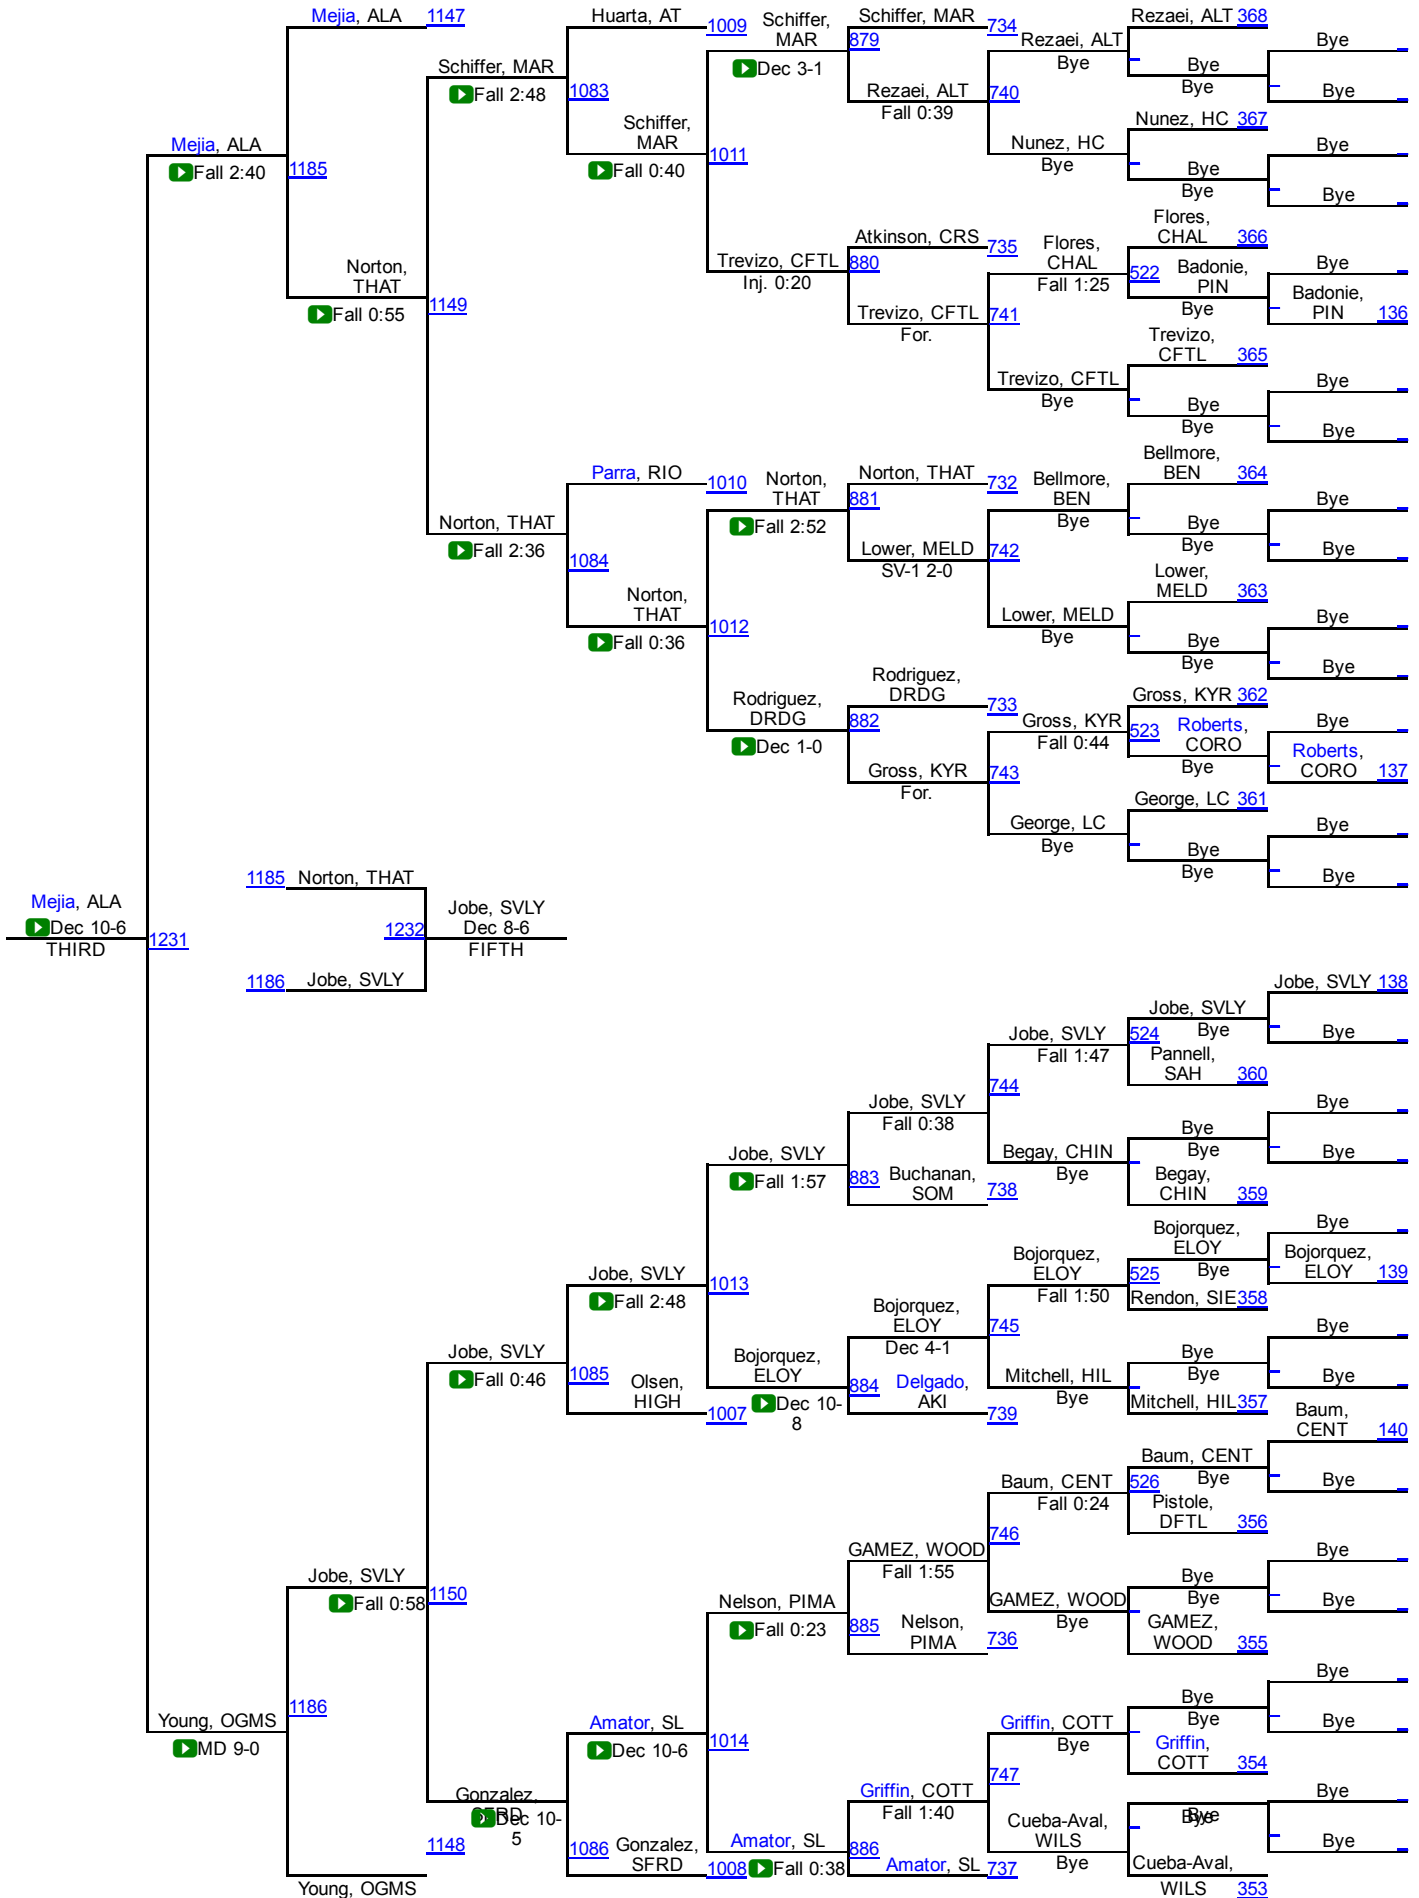

AZJHSWC - Tucson State

73

AZJHSWC - Tucson State

AZJHSWC - Tucson State

AZJHSWC - Tucson State

88

AZJHSWC - Tucson State

93

AZJHSWC - Tucson State

98

AZJHSWC - Tucson State

111

AZJHSWC - Tucson State

118

AZJHSWC - Tucson State

125

AZJHSWC - Tucson State

142

AZJHSWC - Tucson State

Murrietta, PIMA

CRS

870 Berora, HIGH

FW 321

154

AZJHSWC - Tucson State

167

AZJHSWC - Tucson State

180

AZJHSWC - Tucson State

245