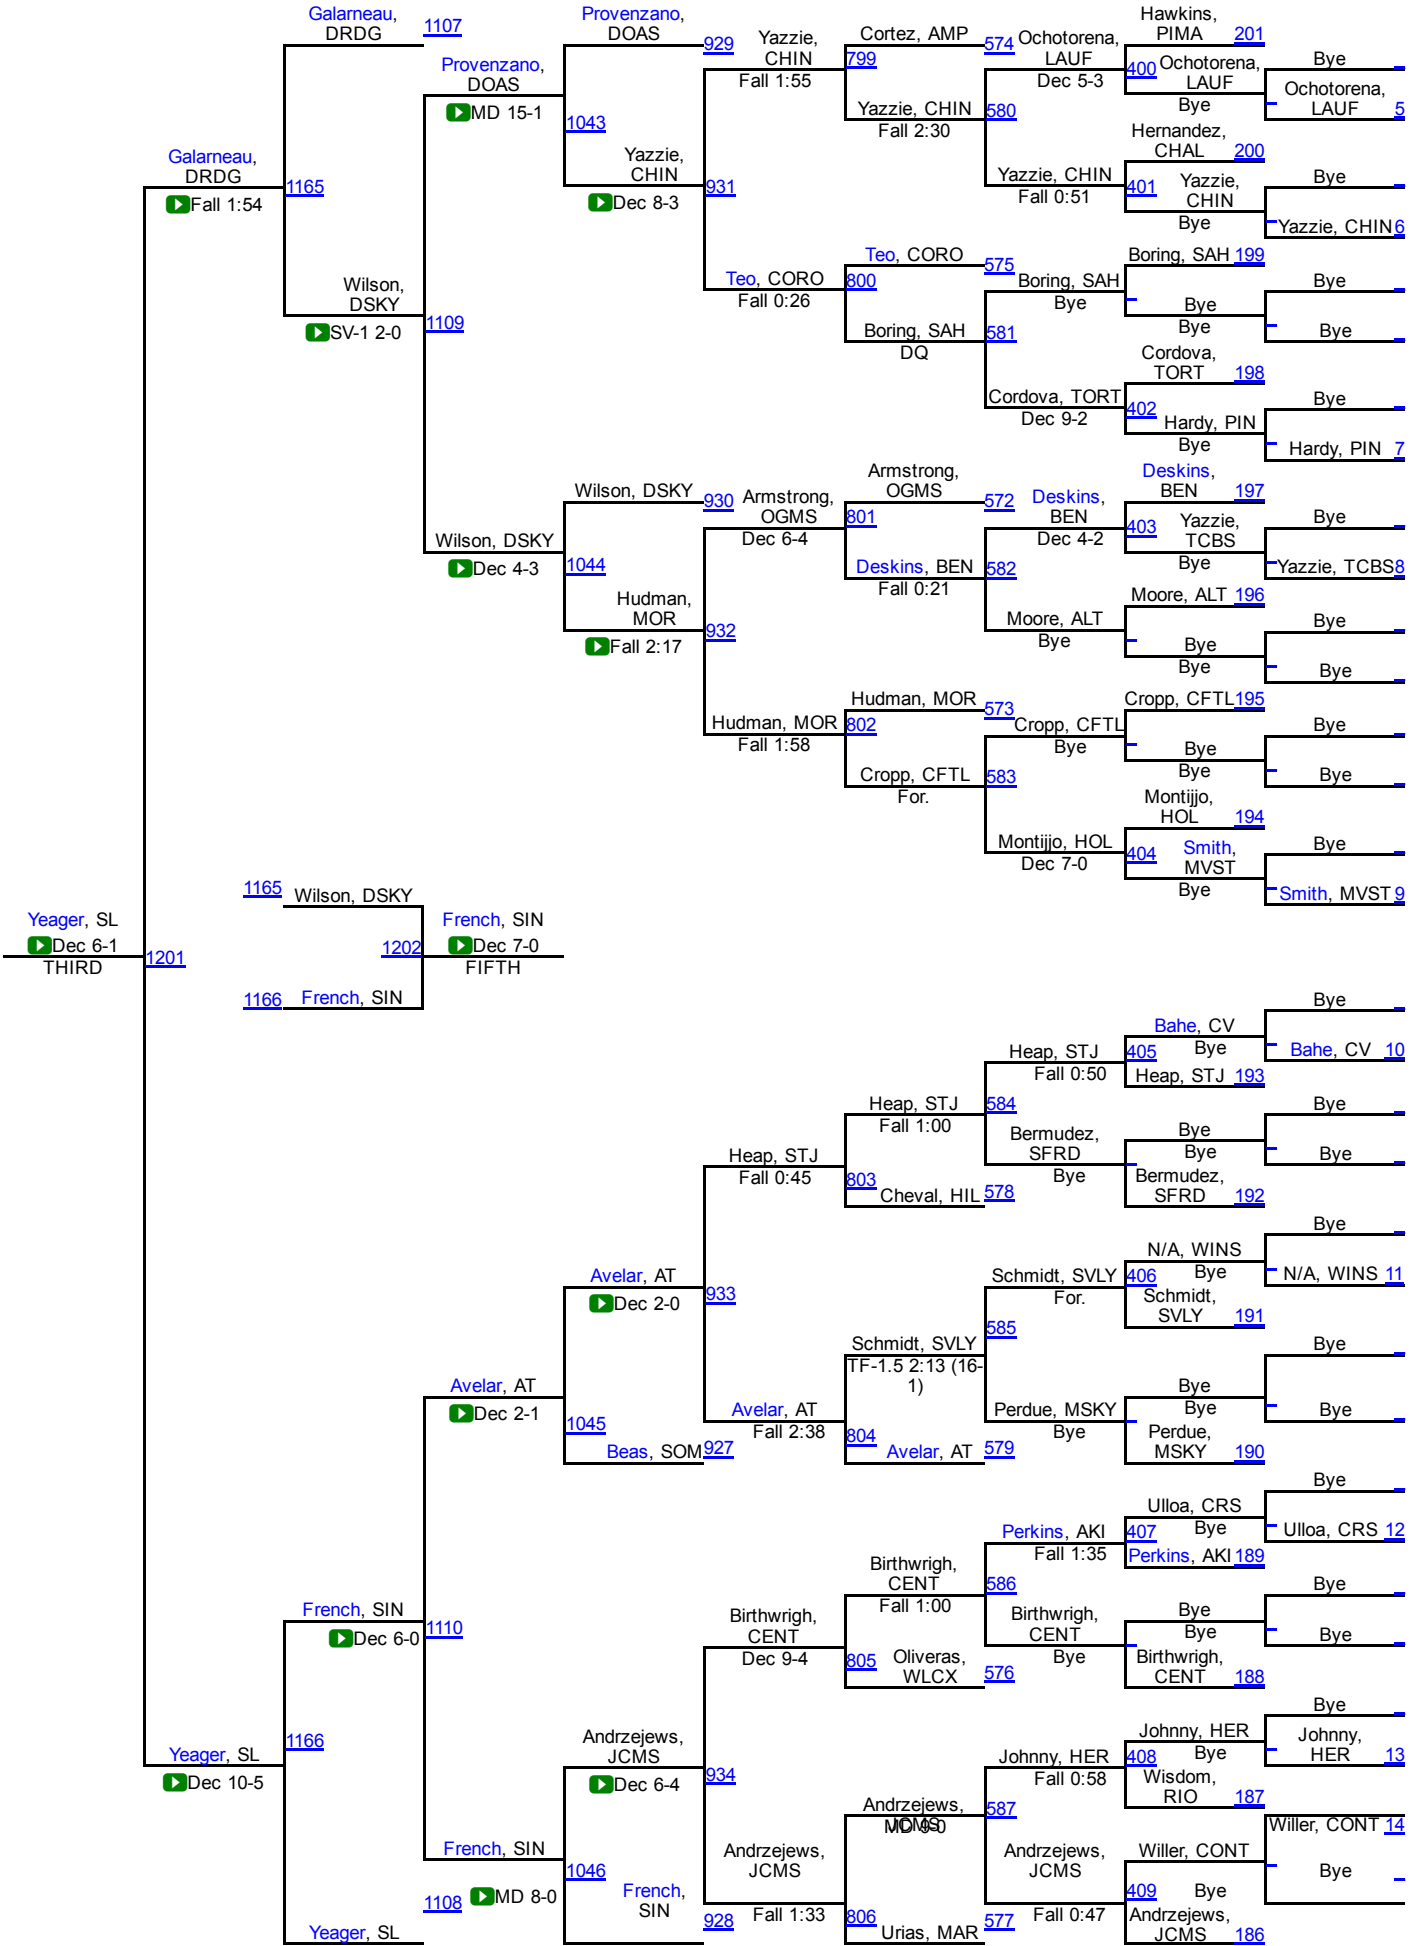

AZJHSWC - Tucson State

73

AZJHSWC - Tucson State

AZJHSWC - Tucson State

AZJHSWC - Tucson State

88

AZJHSWC - Tucson State

93

AZJHSWC - Tucson State

98

AZJHSWC - Tucson State

111

AZJHSWC - Tucson State

118

AZJHSWC - Tucson State

125

AZJHSWC - Tucson State

142

AZJHSWC - Tucson State

Murrietta, PIMA

CRS

870 Berora, HIGH

FW 321

154