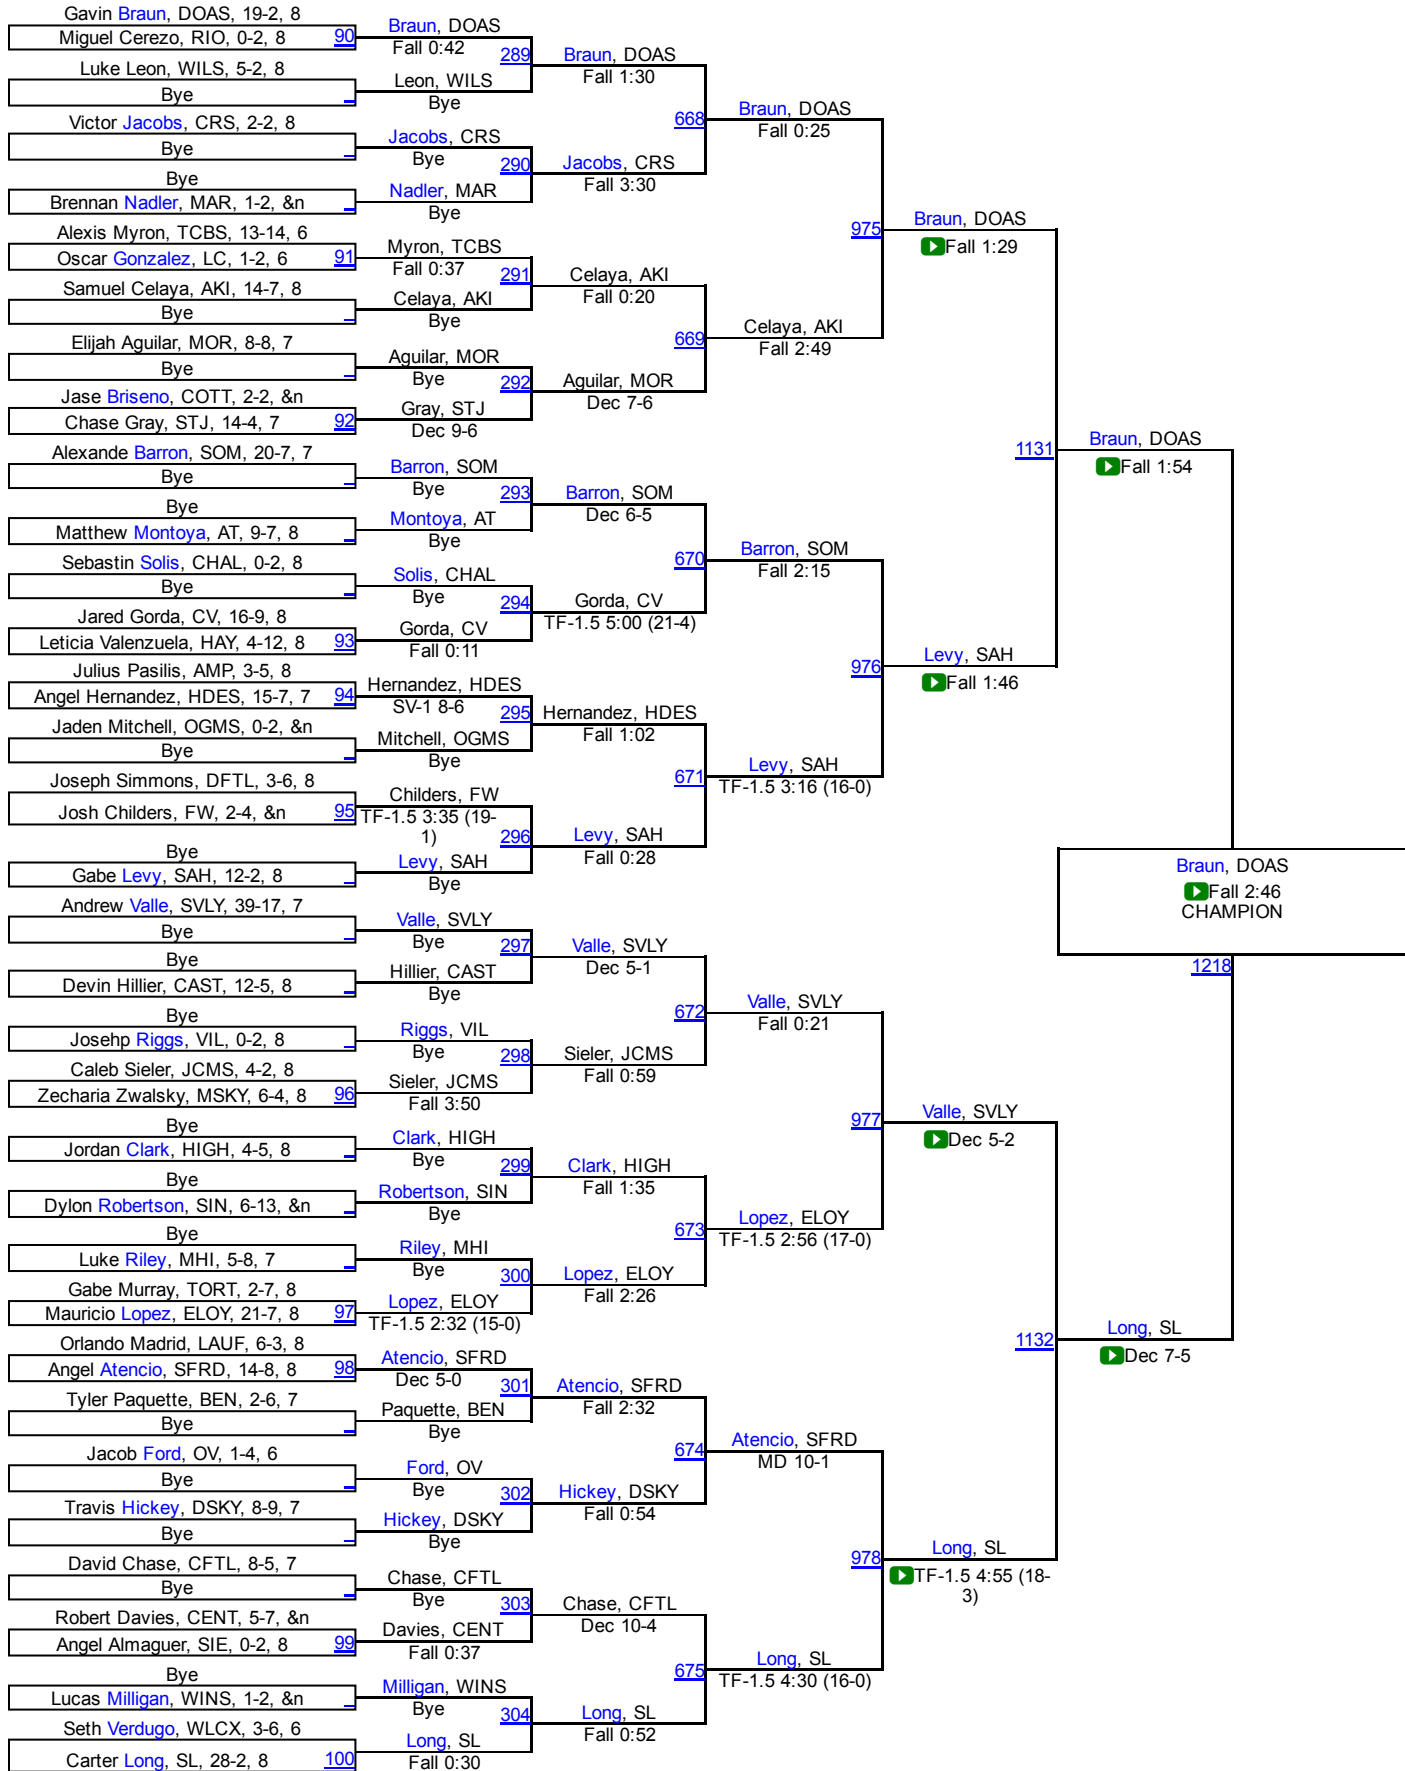

AZJHSWC - Tucson State

73

AZJHSWC - Tucson State

AZJHSWC - Tucson State

AZJHSWC - Tucson State

88

AZJHSWC - Tucson State

93

AZJHSWC - Tucson State

98

AZJHSWC - Tucson State

111

AZJHSWC - Tucson State

118

AZJHSWC - Tucson State

125

AZJHSWC - Tucson State

142

AZJHSWC - Tucson State

Murrietta, PIMA

CRS

870 Berora, HIGH

FW 321

154