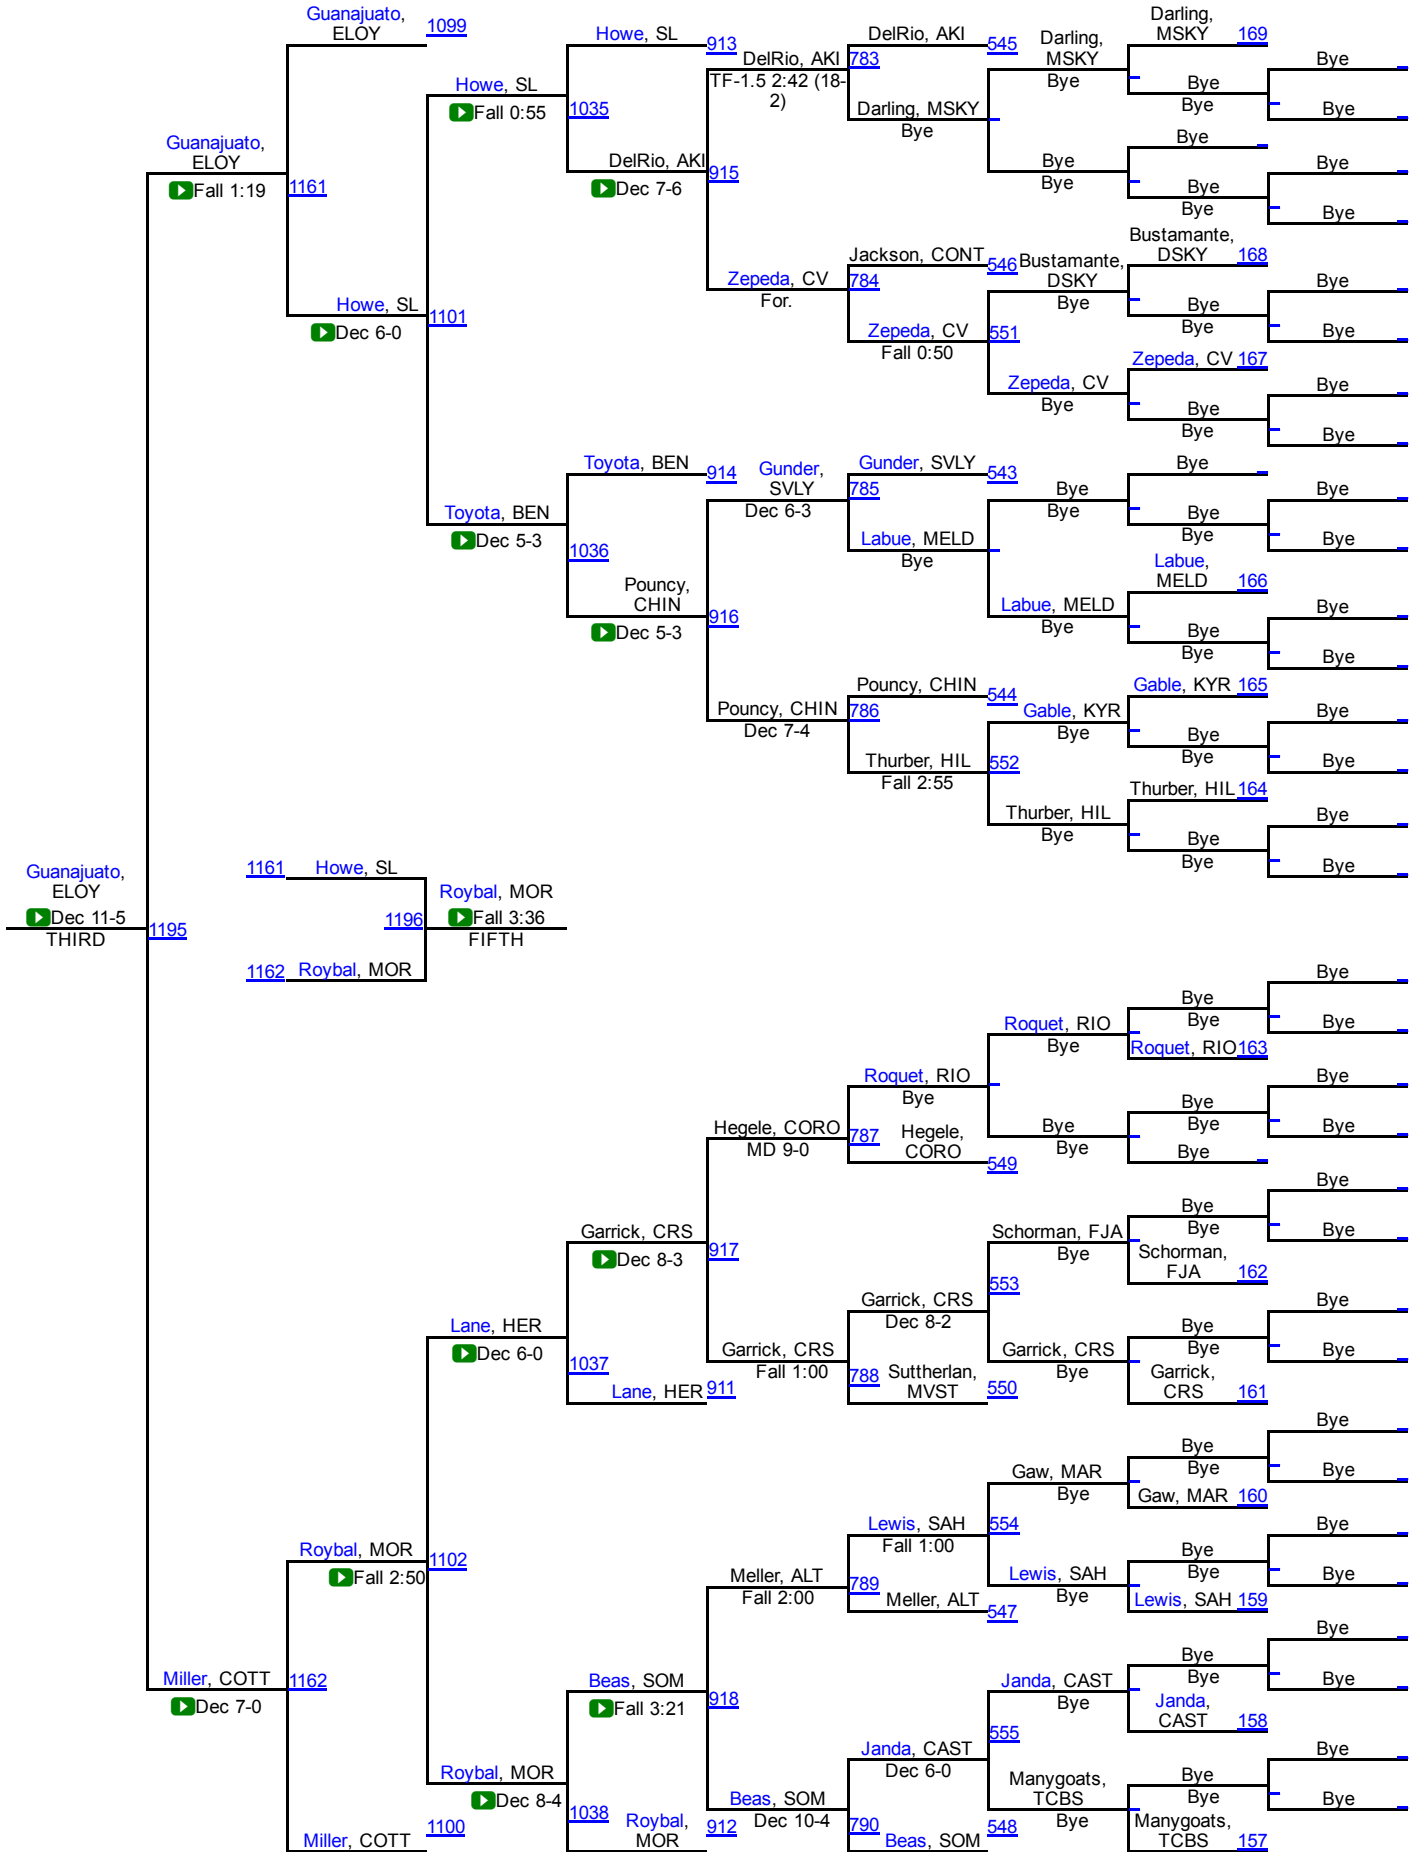

AZJHSWC - Tucson State

73

AZJHSWC - Tucson State

AZJHSWC - Tucson State

AZJHSWC - Tucson State

88

AZJHSWC - Tucson State

93

AZJHSWC - Tucson State

98

AZJHSWC - Tucson State

111

AZJHSWC - Tucson State

118

AZJHSWC - Tucson State

125

AZJHSWC - Tucson State

142

AZJHSWC - Tucson State

Murrietta, PIMA

CRS

870 Berora, HIGH

FW 321

154