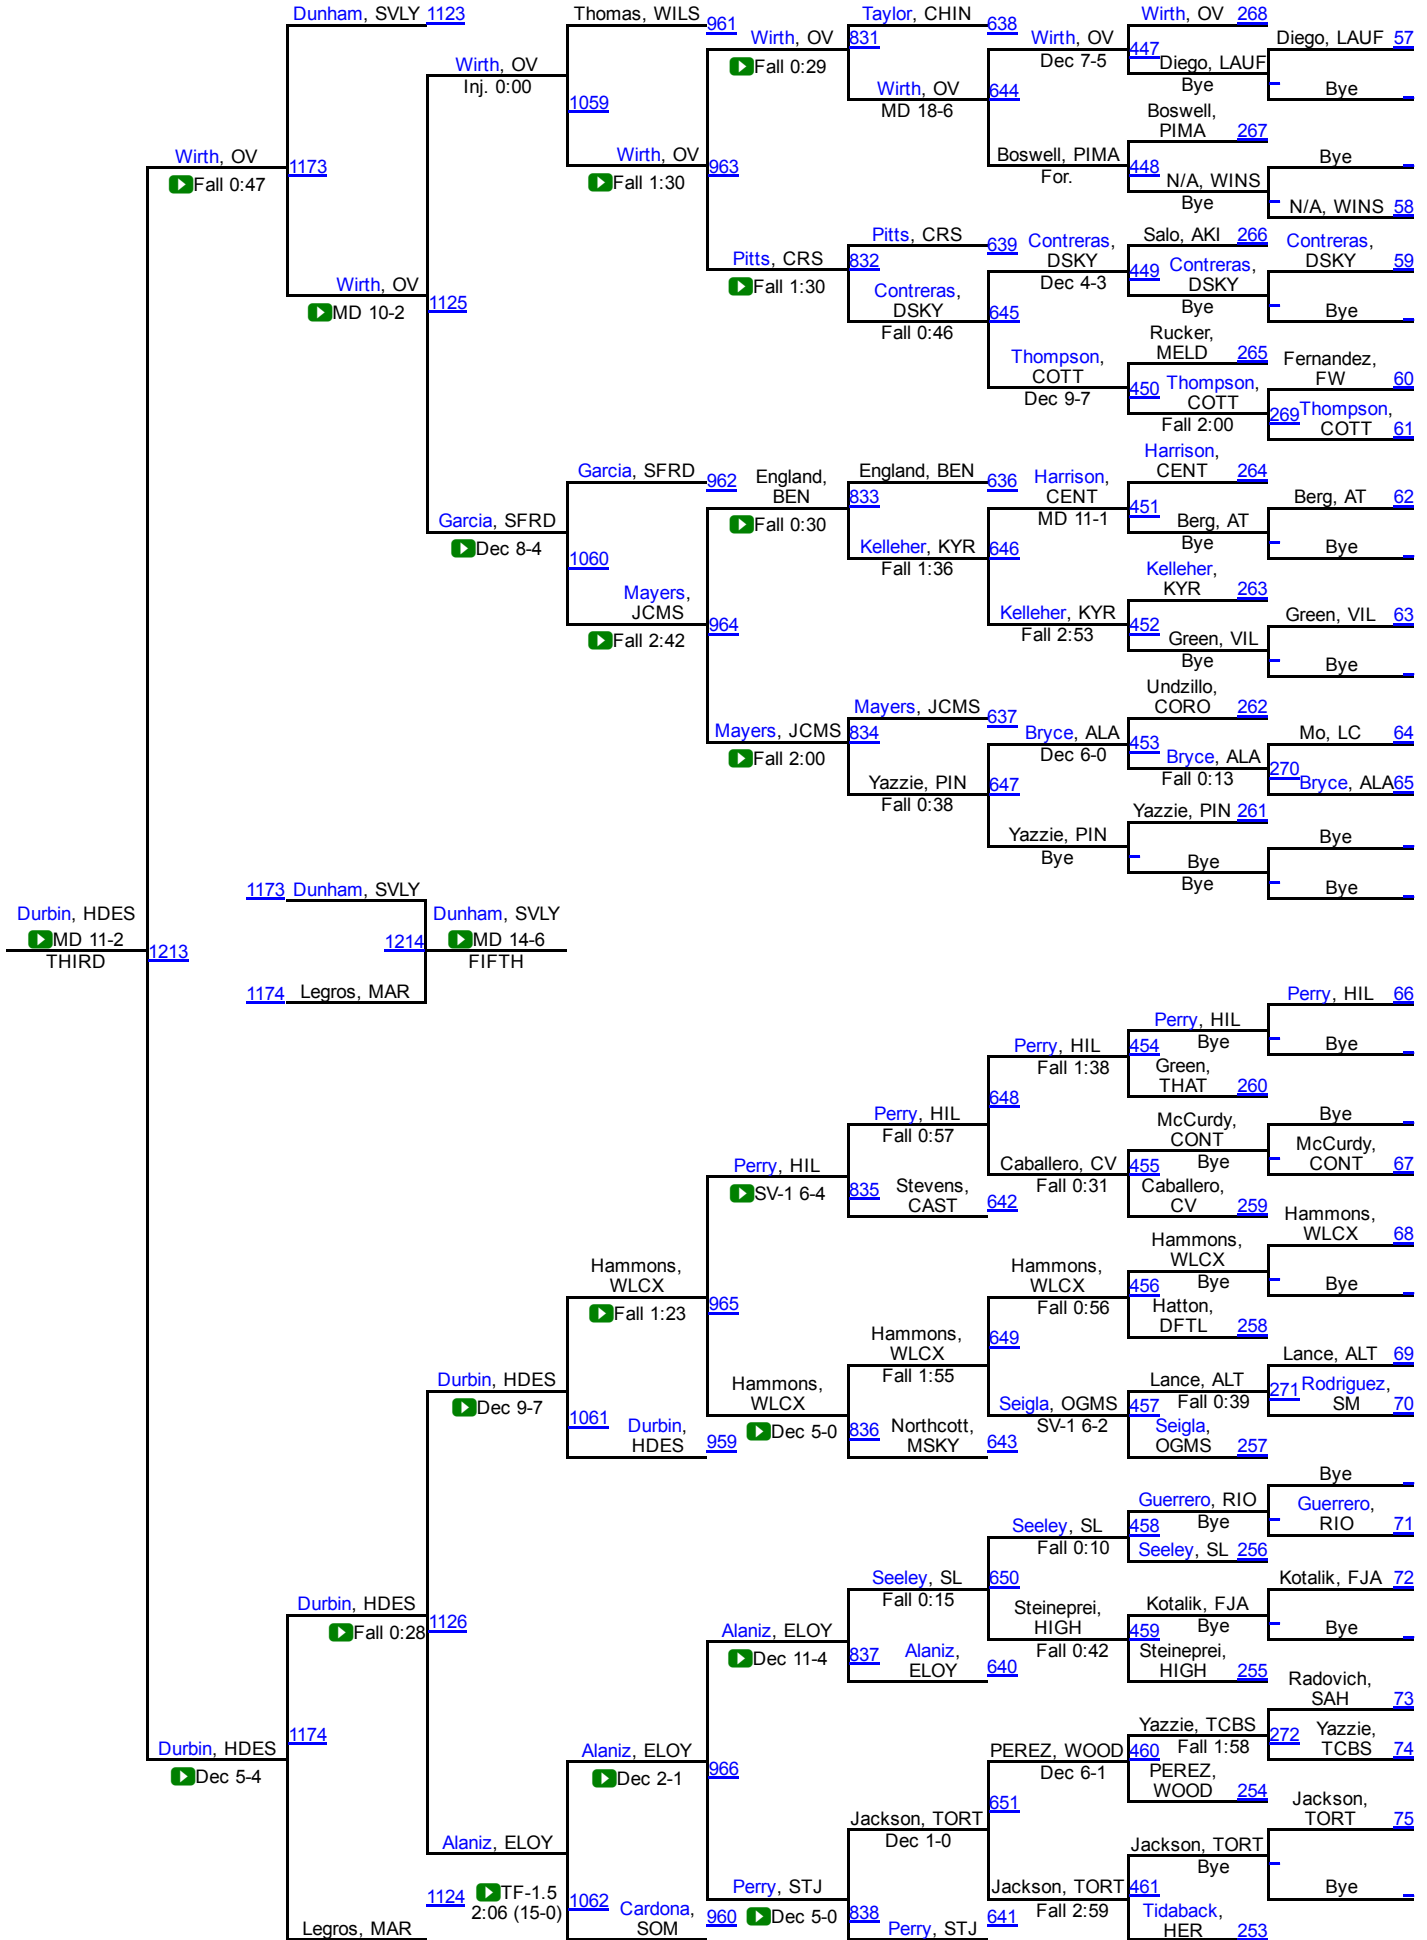

AZJHSWC - Tucson State

73

AZJHSWC - Tucson State

AZJHSWC - Tucson State

AZJHSWC - Tucson State

88

AZJHSWC - Tucson State

93

AZJHSWC - Tucson State

98

AZJHSWC - Tucson State

111

AZJHSWC - Tucson State

118

AZJHSWC - Tucson State

125

AZJHSWC - Tucson State

142

AZJHSWC - Tucson State

Murrietta, PIMA

CRS

870 Berora, HIGH

FW 321

154

AZJHSWC - Tucson State

167

AZJHSWC - Tucson State

180

AZJHSWC - Tucson State

245