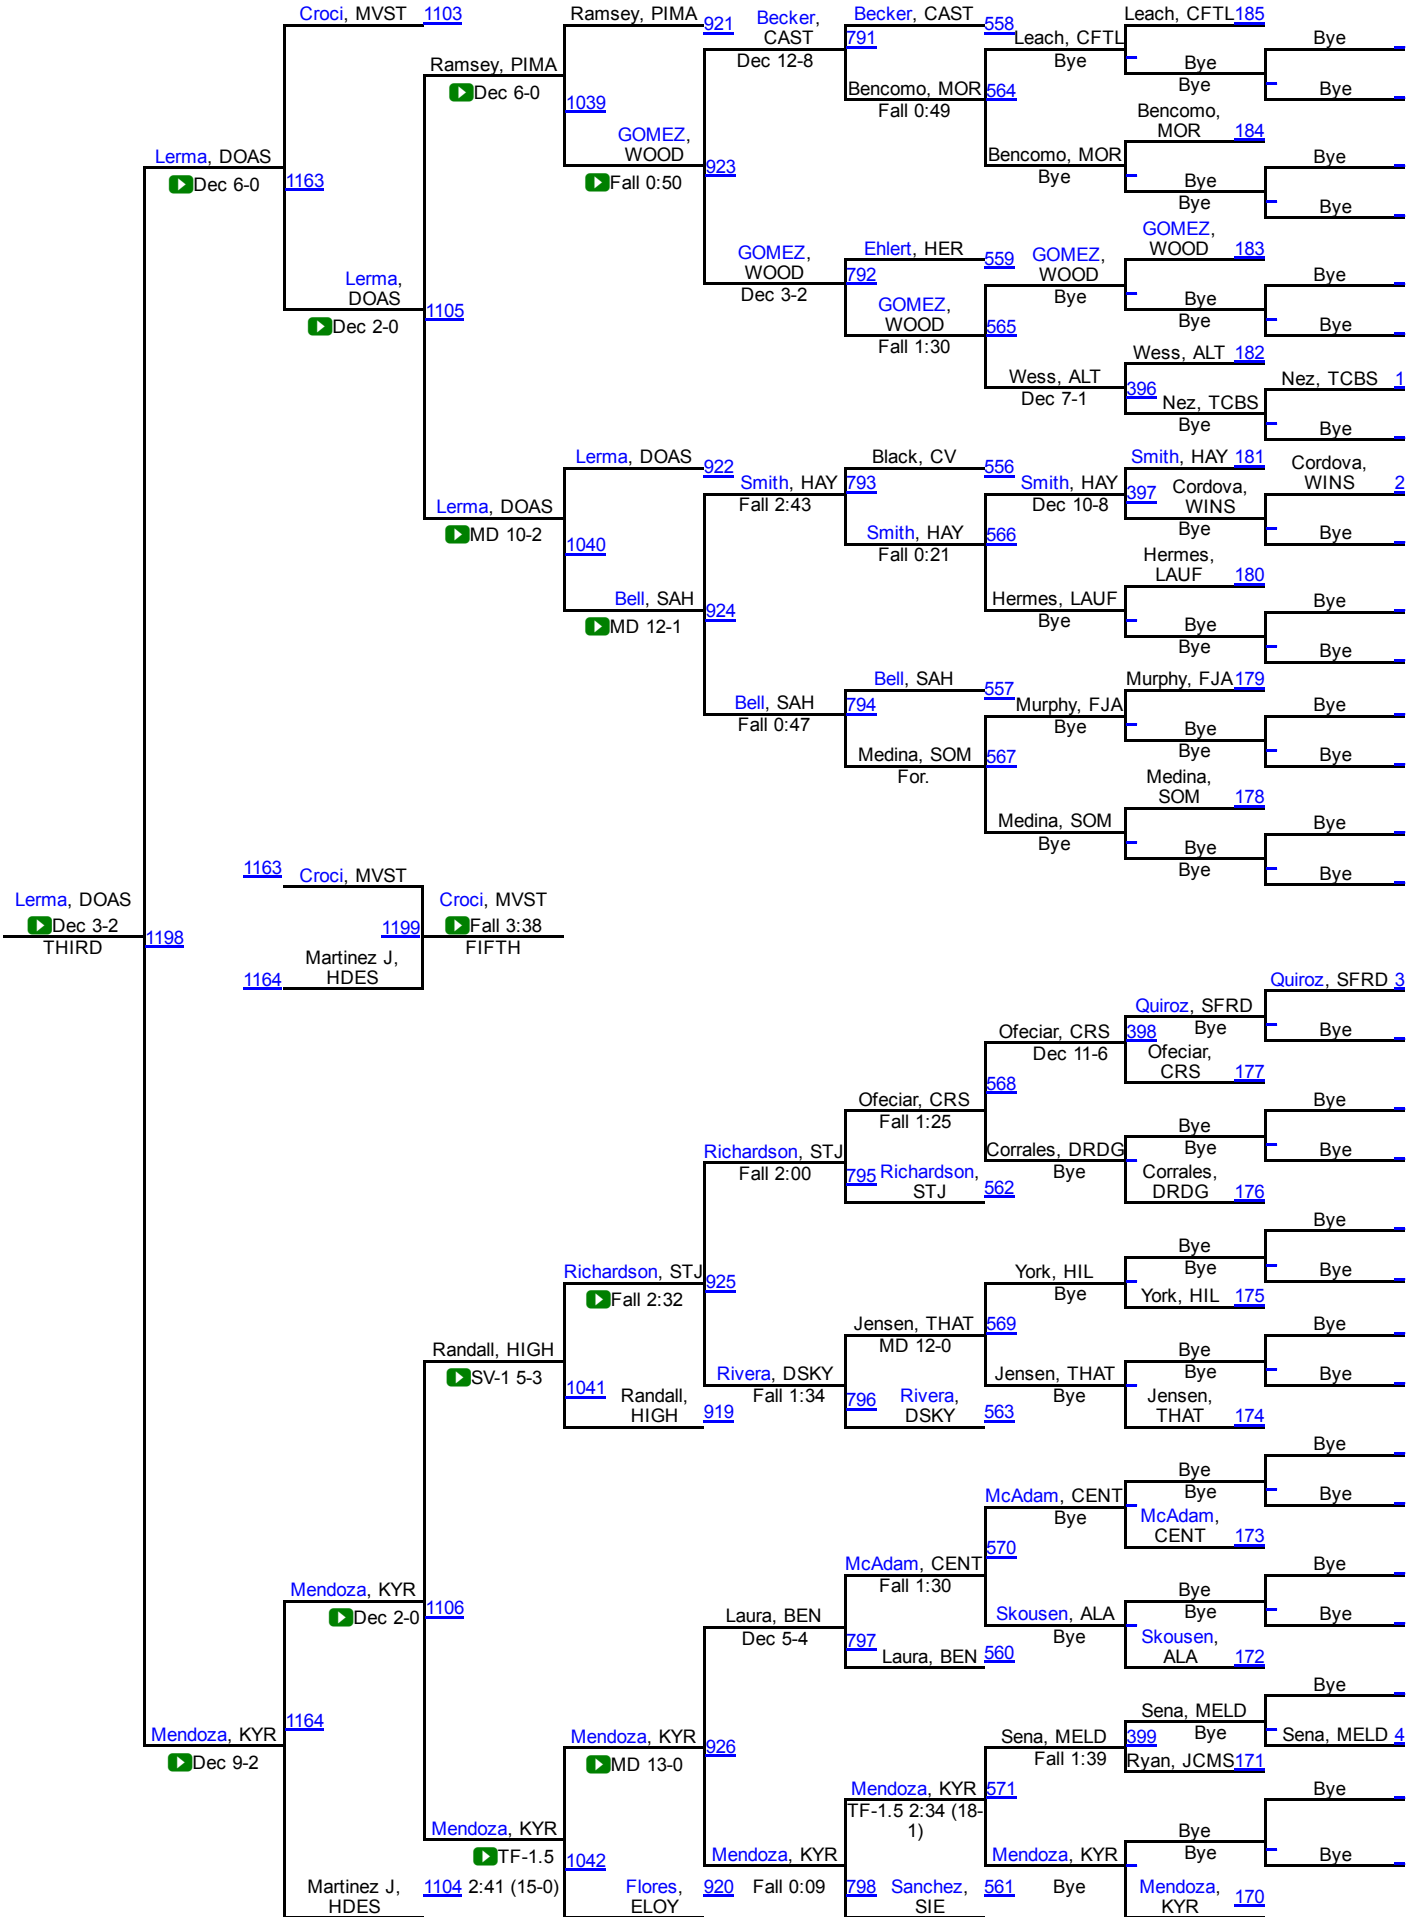

AZJHSWC - Tucson State

73

AZJHSWC - Tucson State

AZJHSWC - Tucson State

AZJHSWC - Tucson State

88

AZJHSWC - Tucson State

93

AZJHSWC - Tucson State

98

AZJHSWC - Tucson State

111

AZJHSWC - Tucson State

118

AZJHSWC - Tucson State

125

AZJHSWC - Tucson State

142

AZJHSWC - Tucson State

Murrietta, PIMA

CRS

870 Berora, HIGH

FW 321

154