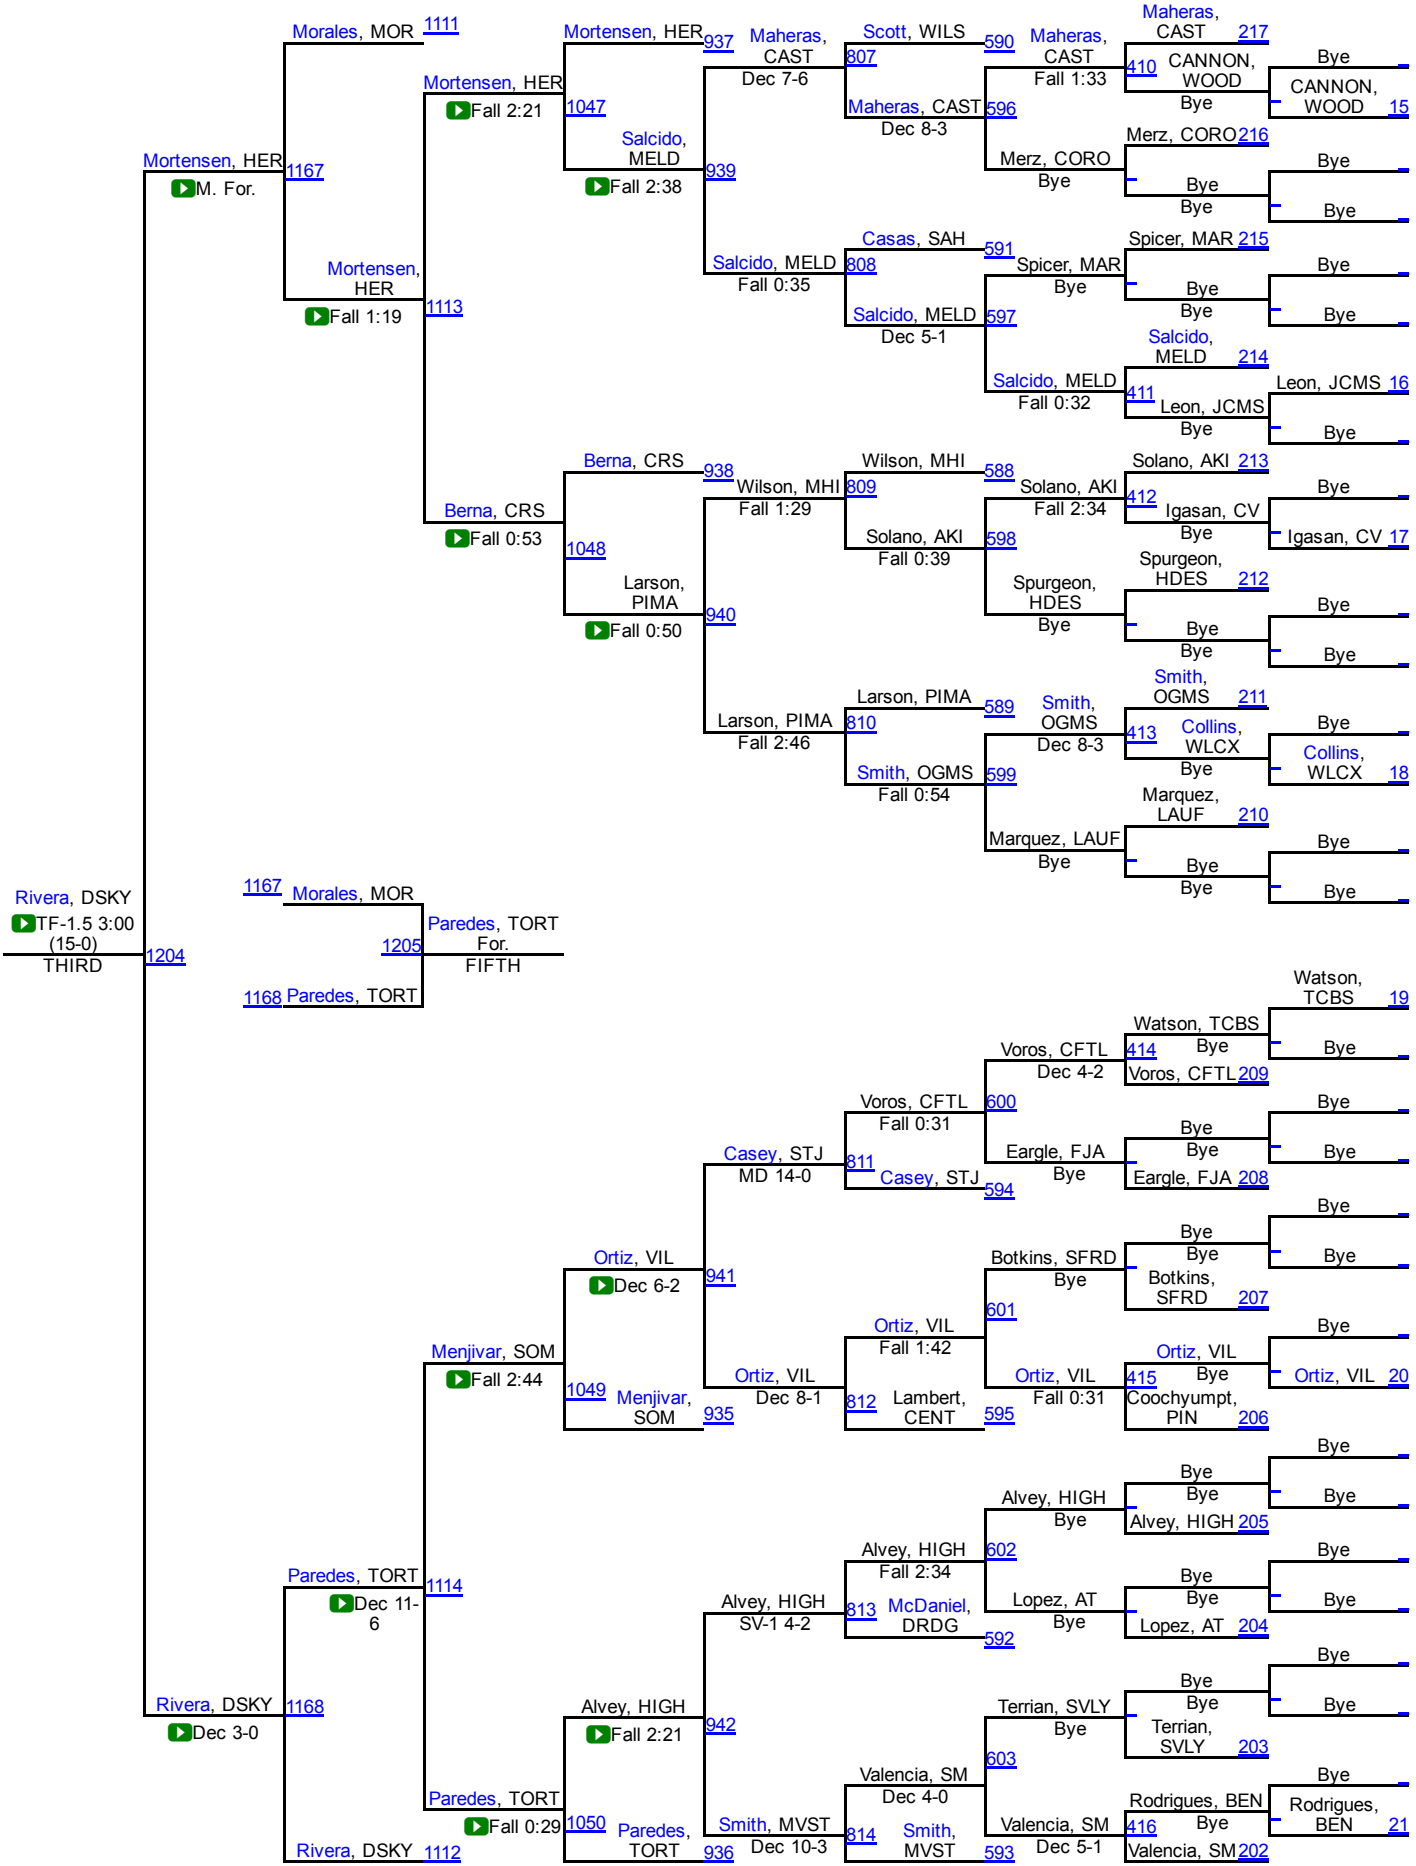

AZJHSWC - Tucson State

73

AZJHSWC - Tucson State

AZJHSWC - Tucson State

AZJHSWC - Tucson State

88

AZJHSWC - Tucson State

93

AZJHSWC - Tucson State

98

AZJHSWC - Tucson State

111

AZJHSWC - Tucson State

118

AZJHSWC - Tucson State

125

AZJHSWC - Tucson State

142

AZJHSWC - Tucson State

Murrietta, PIMA

CRS

870 Berora, HIGH

FW 321

154