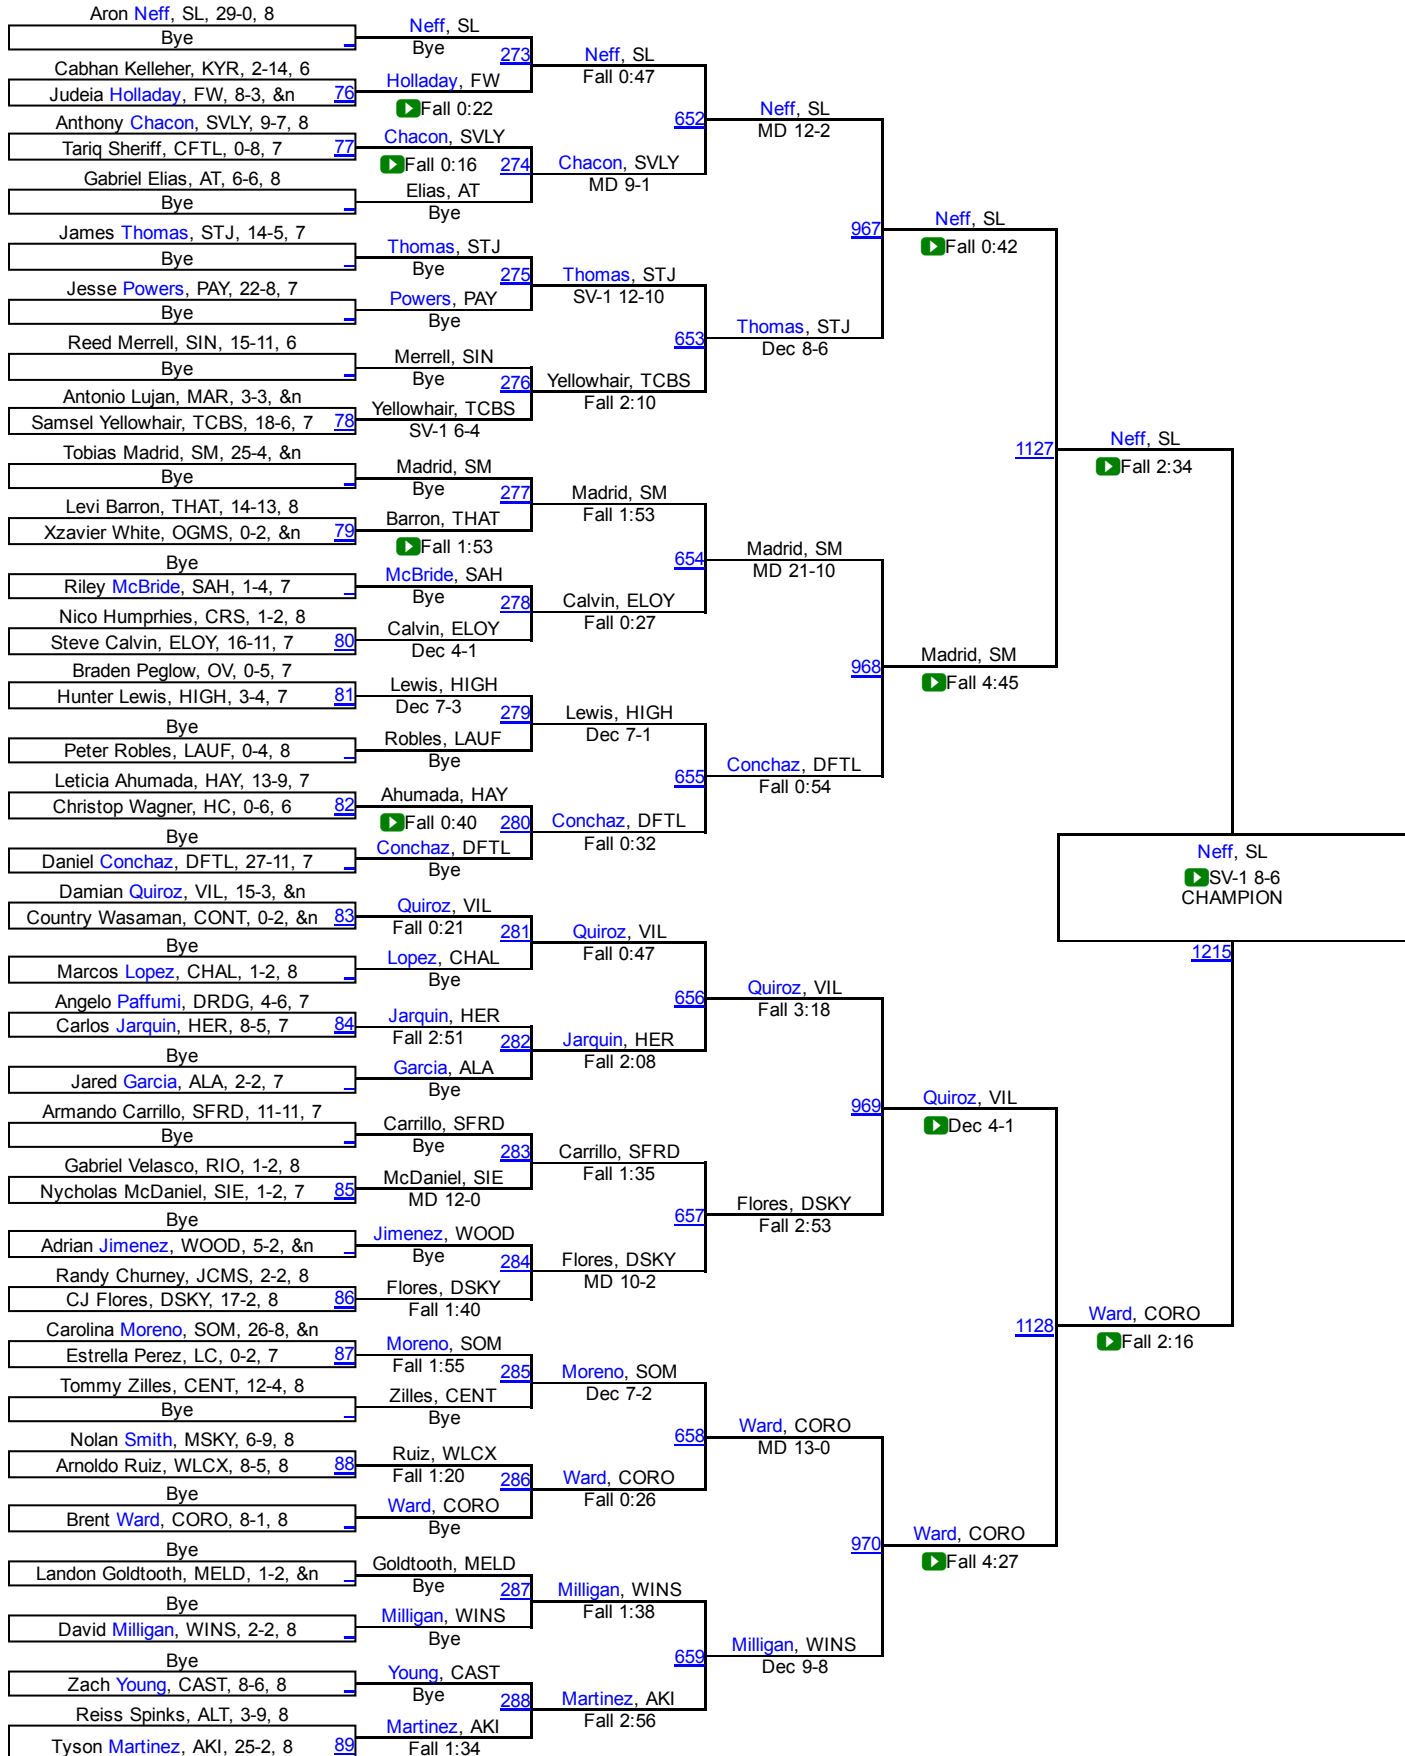

AZJHSWC - Tucson State

73

AZJHSWC - Tucson State

AZJHSWC - Tucson State

AZJHSWC - Tucson State

88

AZJHSWC - Tucson State

93

AZJHSWC - Tucson State

98

AZJHSWC - Tucson State

111

AZJHSWC - Tucson State

118

AZJHSWC - Tucson State

125

AZJHSWC - Tucson State

142

AZJHSWC - Tucson State

Murrietta, PIMA

CRS

870 Berora, HIGH

FW 321

154