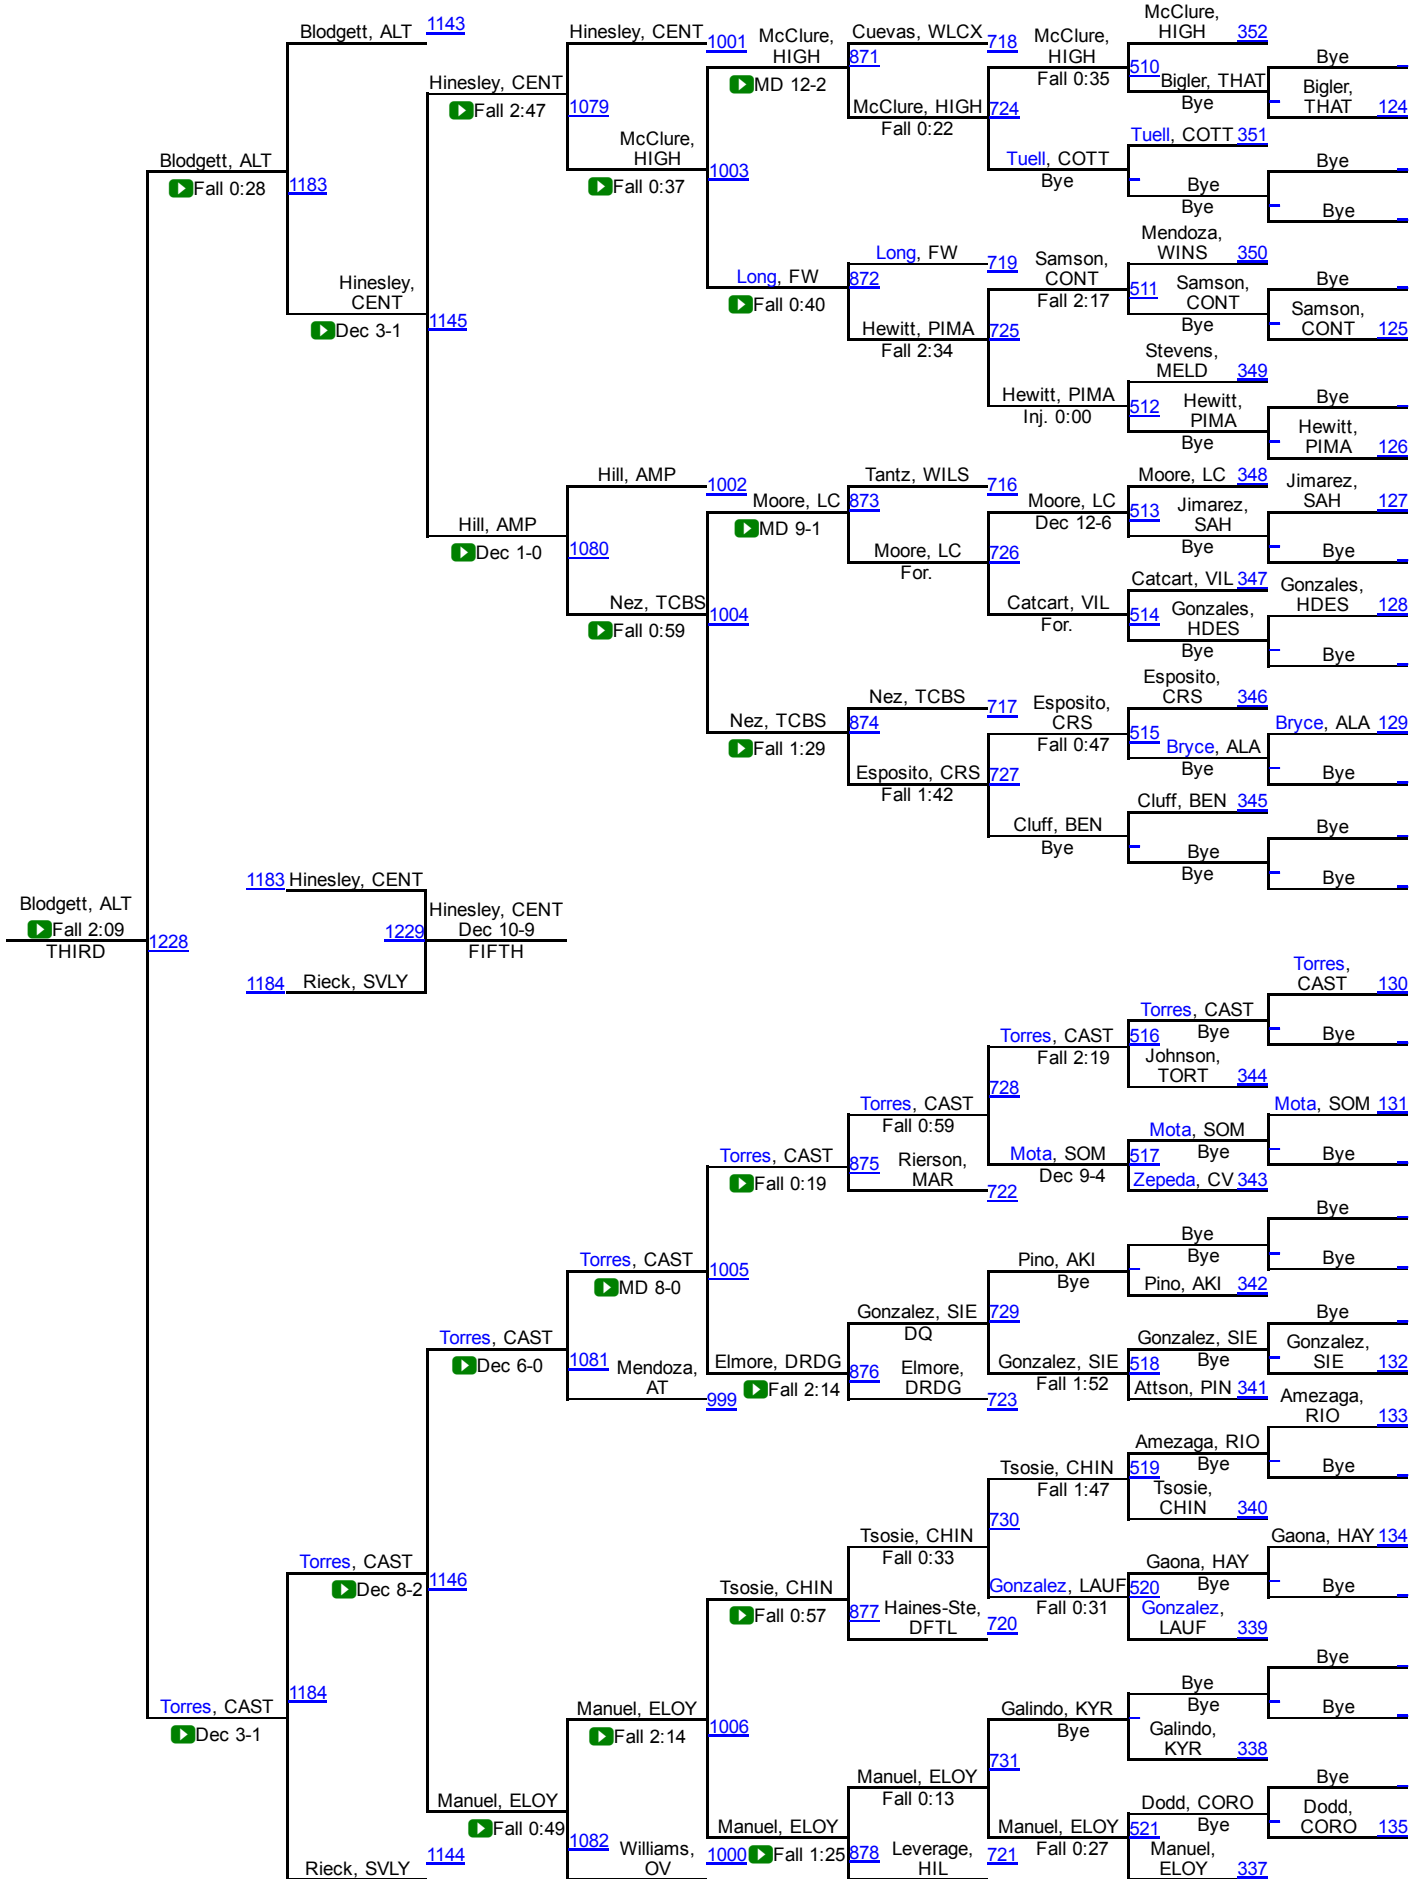

AZJHSWC - Tucson State

73

AZJHSWC - Tucson State

AZJHSWC - Tucson State

AZJHSWC - Tucson State

88

AZJHSWC - Tucson State

93

AZJHSWC - Tucson State

98

AZJHSWC - Tucson State

111

AZJHSWC - Tucson State

118

AZJHSWC - Tucson State

125

AZJHSWC - Tucson State

142

AZJHSWC - Tucson State

Murrietta, PIMA

CRS

870 Berora, HIGH

FW 321

154

AZJHSWC - Tucson State

167

AZJHSWC - Tucson State

180

AZJHSWC - Tucson State

245